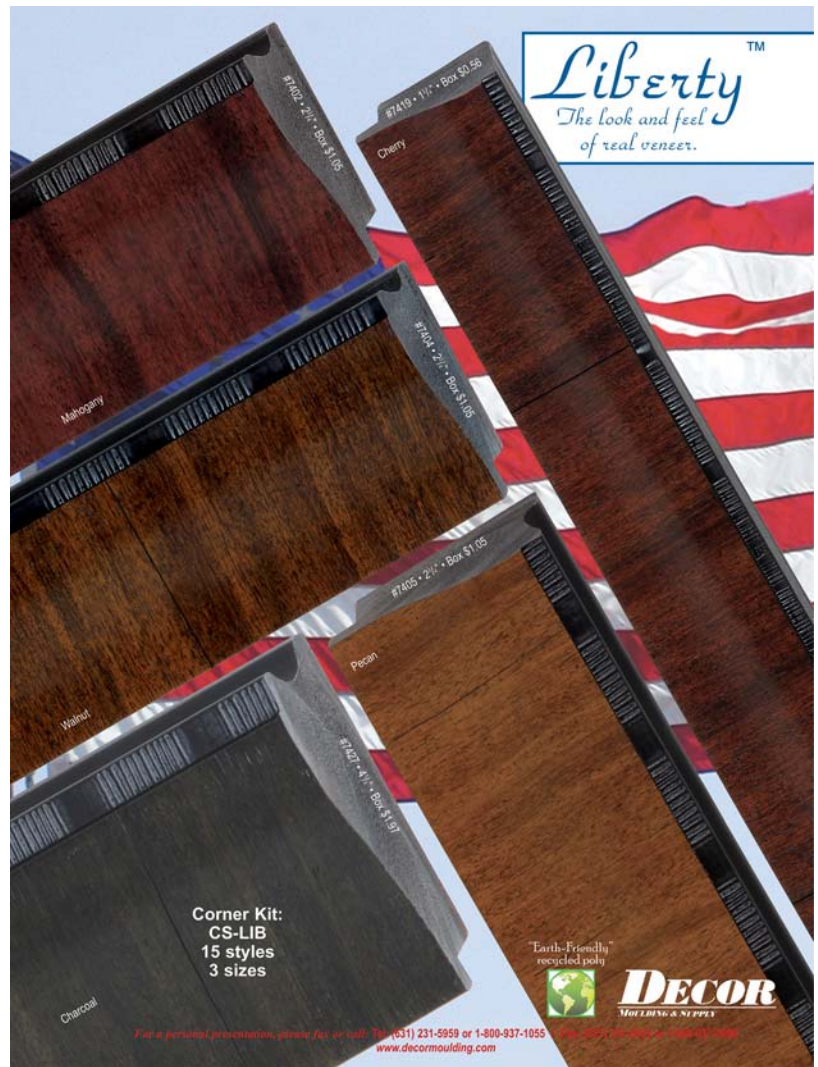

Liberty[™] by Decor Moulding & Supply

A line of 15 styles in 3 sizes (1-3/4", 2-3/4" and 4-1/4") in 5 woody colors (mahogany, cherry, walnut, pecan and charcoal) that look like real veneer, but are made of "Earth-Friendly" recycled polystyrene. The look and feel of real veneer has been painstakingly reproduced for this line. This line is truly "art imitating life" and is a win-win for everyone.

Decor is using the latest green materials and technology in the manufacturing process to duplicate the beauty of wood veneers. The Liberty[™] line will make an excellent addition to your framing solutions.

Liberty[™] by Decor is a real value for your money. Great for many types of art from landscapes to portraits, mirrors and much more.

Liberty[™] by Decor is certain to be a successful line for you.

Corner Kit: