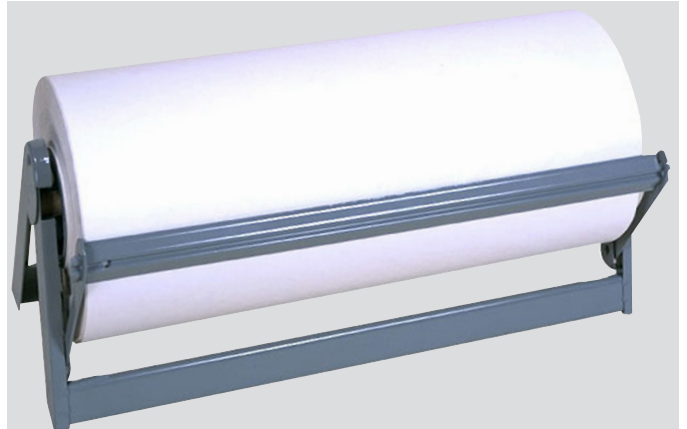

ALL-IN-ONE PAPER CUTTERS

- Can be used as a kraft paper and plastic bag dispenser
- For 9" diameter or smaller rolls on 3" core.
- All steel construction with double edge tempered steel cutting blade.
- No assembly necessary. Spread the base and it's ready-for-use.
- Stands on a table, brackets to a wall and hangs from an overhang for easy operation.

Item #	Max. Roll Size	Cost
887 ☒	18"	$31.99
888 ☒	24"	$37.35
889 ☒	30"	$42.70
890 ☒	36"	$44.75
891 ☒	40"	$45.95
892 ☒	48"	$59.78