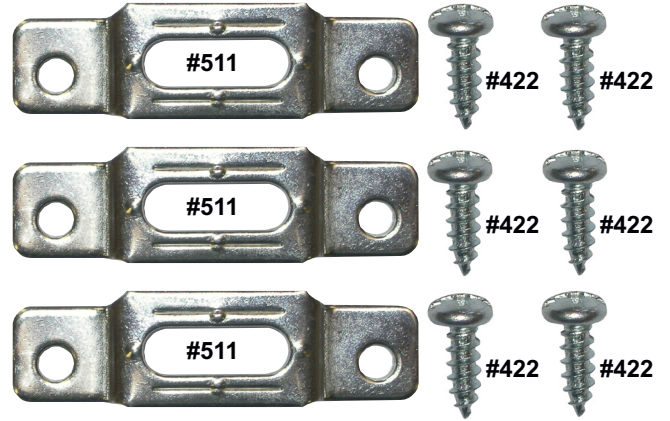

WOOD & METAL SECURITY HANGERS

Perfect for hotels/motels and public places where security is needed for wood mouldings. Quickly locks objects to walls and easily removes for paintings, maintenance and metal remodeling.

For Wood Mouldings - This tamper resistant hanger is for wood moulding where security is desired.

ALL ILLUSTRATIONS SHOWN APPX. ACTUAL SIZE

Item #504 Single poly bag **\$1.13**
SAVE 10% 5 + **\$1.02**

Item #505 Bulk for 100 Wood frames. **\$85.99**
SAVE 10% 4 + **\$77.39**

Includes: Slide-in Mounting Brackets #510 (2 each), Security T-Screw #509 (1 each), Wall Anchors #547 for T-Screws (1 each), Security Slotted Brackets #511 (3 each), 1/2" x #6 Phillips Pan Head SMS screws #422 (6 each), 1" x #8 Phillips Head, Pan Head SMS screws #426 (2 each), White Anchor #516 (2 each).
 Need to order wrench #508 (see below).

Includes: Slide-in Mounting Brackets #510 (200 each), Security T-Screw #509 (100 each), Wall Anchors #547 for T-Screws (100 each), Security Slotted Brackets #511 (300 each), 1/2" x #6 Phillips Pan Head SMS screws #422 (600 ea), 1" x #8 Phillips Head, Pan Head SMS screws #426 (200 each), White Anchor #516 (200 each).
 Includes wrench #508 (see below).