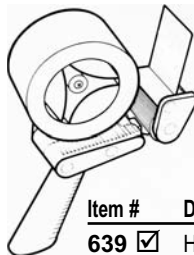

BOX SEALING TAPE DISPENSERS

Dispensers have semi-automatic shut-off that will allow you to seal cartons and boxes with a minimum amount of effort. ONE HAND operation will attach a strip of PVC tape. You determine cut-off point with a flick of the wrist. Built-in cutoff bar cuts tape quickly and cleanly. Both units hold up to 110 yard rolls.

Item #	Description
639 ☒	Holds up to 2" wide x 110 yds on 3" core
644 ☒	Holds 3" wide x 110 yds on 3" core

☒ See front cover for details

Eff. 4/1/09