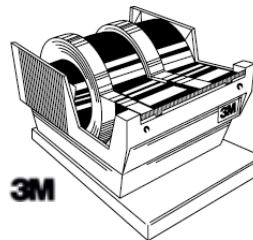

BOX SEALING / PACKING TAPE DISPENSERS

Dispensers have semi-automatic shut-off that will allow you to seal cartons and boxes with a minimum amount of effort. ONE HAND operation will attach a strip of PVC tape. You determine cut-off point with a flick of the wrist. Built-in cutoff bar cuts tape quickly and cleanly. Both units hold up to 110 yard rolls.

DECOR WRITABLE WHITE ARTIST TAPE

Premium flatback matte white paper tape used for labeling. Prints with pens, markers, pencils and flexo inks. Protects the edges of deep bevels on foamboards and mats. Removes cleanly and safely from boards. No stain or residue after removal. Easily repositions. **pH neutral**.

Item #	Size	Price Each	12 +	36 +
380 <input checked="" type="checkbox"/>	1" x 60 yd. roll			

PRESSURE SENSITIVE KRAFT PAPER TAPE

This tape, made of kraft paper is perfect for sealing the back of pictures. Easy to use, premium quality.

Item #	Size	Price Each	24 +
374 <input checked="" type="checkbox"/>	1-1/2" x 60 yds		
375 <input checked="" type="checkbox"/>	2" x 60 yds		
376 <input checked="" type="checkbox"/>	3" x 60 yds		

SCOTCH™ MAINLINE TAPE DISPENSER