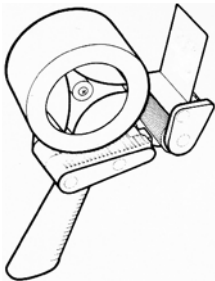

DECOR BOX SEALING / PACKING TAPE

High Performance - Clear
 First Quality - 2" and 3" wide. Made for sealing and packing cartons and boxes. Meets U.S. Postal requirements. 3" Core. #360 and #361 use dispenser #639 (below). #355 uses dispenser #644 (below).

Item #	Size	Price Each	12 +	36 +
360 <input checked="" type="checkbox"/>	2" x 55 yards			
361 <input checked="" type="checkbox"/>	2" x 110 yards			
355 <input checked="" type="checkbox"/>	3" x 110 yards			

3M BOX SEALING / PACKING TAPE

An industrial packaging tape used for box sealing and other packaging applications. Meets US Postal Regulations. Clear.
 1.9 mm. 3" Core. **3M #371**

Item #	Size	Price Each	12 +	36 +
590 <input checked="" type="checkbox"/>	2" x 60 yards			
591 <input checked="" type="checkbox"/>	2" x 110 yards			

BOX SEALING / PACKING TAPE DISPENSERS

Dispensers have semi-automatic shut-off that will allow you to seal cartons and boxes with a minimum amount of effort. ONE HAND operation will attach a strip of PVC tape. You determine cut-off point with a flick of the wrist. Built-in cutoff bar cuts tape quickly and cleanly. Both units hold up to 110 yard rolls.