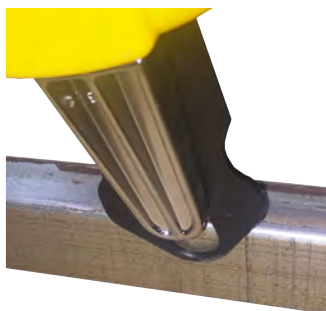

3M ATG 700 DISPENSER

Item	1 for	3 @
586 <input checked="" type="checkbox"/>	\$48.45 ea.	\$46.03 ea.

3M 1/4" ATG ADAPTOR KIT

3M This adapter kit when assembled to the Decor #586 3M 700 ATG dispenser allows the operator to dispense 1/4" ATG tape.

Item	1 for
587 <input checked="" type="checkbox"/>	\$20.54 ea.

DECOR EZ GLIDE ATG ADAPTOR

Helps guide the ATG Gun

Extended

Retracted

Attaches to Decor ATG Gun #320 and 3M ATG 700 gun (Decor #586). Guides the gun along the moulding before applying backing paper to the frame. Made of nylon. Will not damage frames and helps apply ATG tape neatly and uniformly along the edge of the moulding. Snaps out of the way when using gun for other purposes.

In use

Item	1 for
999 <input checked="" type="checkbox"/>	\$6.99 ea.

DECOR PREMIUM ATG DISPENSER

- Used with 1/2" & 3/4" ATG Tape
- Clear Cover
- Removes Liner

Decor's PREMIUM ATG Gun can be used with 1/2" and 3/4" on 18 yd., 36yd and 60yd ATG tape rolls. Features clear cover for easy visibility of tape and liner. Specially designed double roller system will not gum up with use. This lightweight applicator is ideal for high volume applications of neat, consistent strips of ATG Tape. Similar to 3M #700 ATG Gun at half the price.

a specially designed double roller system that will not gum up with use. Clear cover allows easy visibility of tape and liner. This lightweight applicator is ideal for high volume applications and will lay down a neat clean strip