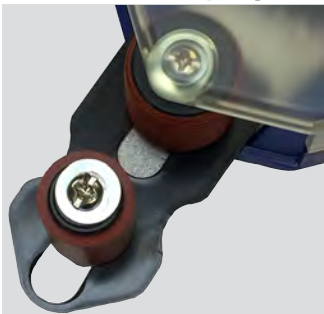

3M ATG 700 DISPENSER

Item	1 for	3 @
586 <input checked="" type="checkbox"/>	\$48.45 ea.	\$46.03 ea.

3M 1/4" ATG ADAPTOR KIT

3M This adapter kit when assembled to the Decor #586 3M 700 ATG dispenser allows the operator to dispense 1/4" ATG tape.

Item	1 for
587 <input checked="" type="checkbox"/>	\$20.54 ea.

DECOR EZ GLIDE ATG ADAPTOR

Helps guide the ATG Gun

Extended

Retracted

Attaches to Decor ATG Gun #320 and 3M ATG 700 gun (Decor #586). Guides the gun along the moulding before applying backing paper to the frame. Made of nylon. Will not damage frames and helps apply ATG tape neatly and uniformly along the edge of the moulding. Snaps out of the way when using gun for other purposes.

In use

Item	1 for
999 <input checked="" type="checkbox"/>	\$6.99 ea.

DECOR PREMIUM ATG DISPENSER

- Used with 1/2" & 3/4" ATG Tape
- Clear Cover
- Removes Liner

Decor's PREMIUM ATG Gun can be used with 1/2" and 3/4" on 18 yd., 36yd and 60yd ATG tape rolls. Features clear cover for easy visibility of tape and liner. Specially designed double roller system will not gum up with use. This lightweight applicator is ideal for high volume applications of neat, consistent strips of ATG Tape. Similar to 3M #700 ATG Gun at half the price.

a specially designed double roller system that will not gum up with use. Clear cover allows easy visibility of tape and liner. This lightweight applicator is ideal for high volume applications and will lay down a neat clean strip