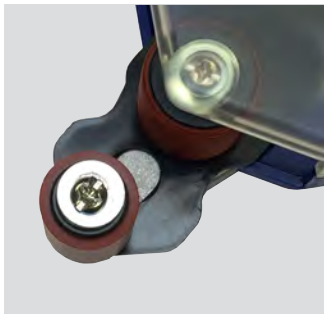

3M ATG 700 DISPENSER

Item	1 for	3 @
586 <input checked="" type="checkbox"/>	\$48.45 ea.	\$46.03 ea.

3M 1/4" ATG ADAPTOR KIT

3M This adapter kit when assembled to the Decor #586 3M 700 ATG dispenser allows the operator to dispense 1/4" ATG tape.

Item	1 for
587 <input checked="" type="checkbox"/>	\$20.54 ea.

DECOR EZ GLIDE ATG ADAPTOR

Helps guide the ATG Gun

Extended

Retracted

Attaches to Decor ATG Gun #320 and 3M ATG 700 gun (Decor #586). Guides the gun along the moulding before applying backing paper to the frame. Made of nylon. Will not damage frames and helps apply ATG tape neatly and uniformly along the edge of the moulding. Snaps out of the way when using gun for other purposes.

In use

Item	1 for
999 <input checked="" type="checkbox"/>	\$6.99 ea.

DECOR PREMIUM ATG DISPENSER

- Used with 1/2" & 3/4" ATG Tape
- Clear Cover
- Removes Liner

Decor's PREMIUM ATG Gun can be used with 1/2" and 3/4" on 18 yd., 36yd and 60yd ATG tape rolls. Features clear cover for easy visibility of tape and liner. Specially designed double roller system will not gum up with use. This lightweight applicator is ideal for high volume applications of neat, consistent strips of ATG Tape. Similar to 3M #700 ATG Gun at half the price.

a specially designed double roller system that will not gum up with use. Clear cover allows easy visibility of tape and liner. This lightweight applicator is ideal for high volume applications and will lay down a neat clean strip