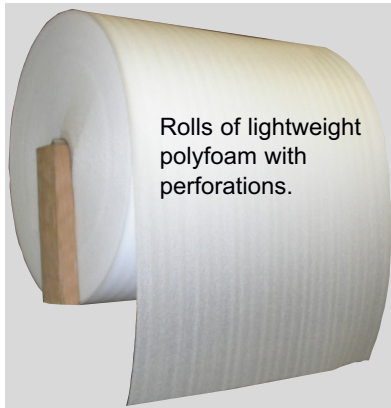

*50/pkg

STRETCH WRAP with HANDLE

- Clear hand held roll of stretch wrap with sturdy handle.
- Protect your moulding or frames.
- No need to use tape for shipping or storage.
- Film clings to itself for a secure fit.
- 5" x 1000 ft/roll
- 12 rolls per case.

LIGHTWEIGHT POLY-FOAM

Rolls of lightweight polyfoam with perforations.

Item #	Description	1 roll	2 + @
PF	3/32"x24" x 750' Roll		
PF12	3/32"x12" x 750' Roll		

HEAVY DUTY STRETCH WRAP

High performance. Clear hand held roll of stretch film. 3" Core. 2" wide x 600 ft/roll-120 gauge.

Item #	1 for	12+ @
392		

HEAVY DUTY STRETCH WRAP

- Clear film perfect for banding
- Clear film perfect for bundling packages together
- No need to use tape for shipping or storage
- Film clings to itself - no adhesives necessary
- 16" x 1500 ft/roll - 65 gauge
- 4 rolls per case