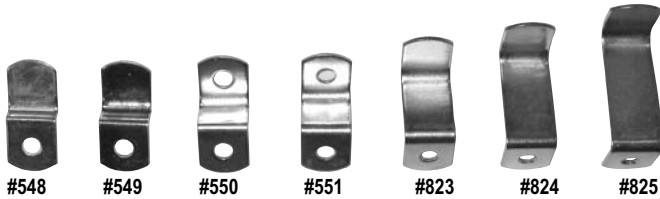

BULK PACKED - 100/pack

| Item |
|---|
| 872 <input checked="" type="checkbox"/> |
| 873 <input checked="" type="checkbox"/> |
| 874 <input checked="" type="checkbox"/> |
| 875 <input checked="" type="checkbox"/> |
| 876 <input checked="" type="checkbox"/> |

BULK PACKED

| Item | Pack Qty. |
|------|-----------|
| 872T | 1000 |
| 873T | 1000 |
| 874T | 500 |
| 875T | 500 |
| 876T | 250 |

Bulk packed with brass capped hardened steel nails.

OFFSET CLIPS with SCREWS