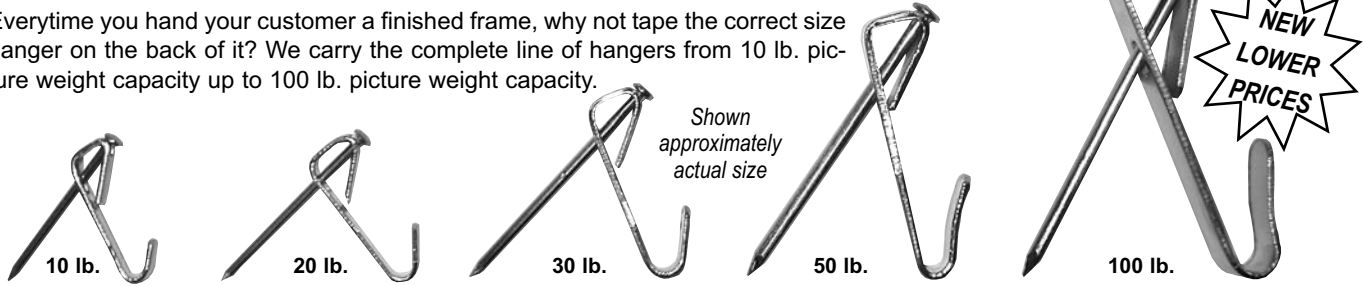

DECOR NICKEL PLATED GOODWILL HANGERS

Everytime you hand your customer a finished frame, why not tape the correct size hanger on the back of it? We carry the complete line of hangers from 10 lb. picture weight capacity up to 100 lb. picture weight capacity.