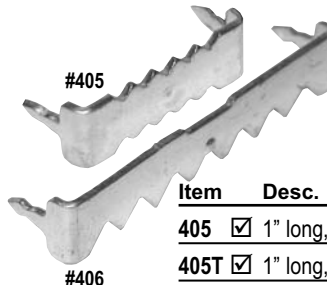

BULK PACKED - 1000

| Item |
|------|
| 548T |
| 549T |
| 550T |
| 551T |
| 823T |
| 824T |
| 825T |

All of above include #6 x 3/8" combo head screws

Note: 1000 pack quantities are not part of the "Chop Friendly" program.

1" BRASS CAPPED HARDENED STEEL NAILS

Item #882 100/pk.

BRICK CLIPS

Easily clips on/off standard bricks measuring up to 2 1/8" H. Needs 1/8" mortar line for proper fit. Holds up to 25lbs per clip.

Item #918 2/bag

NAIL-LESS SAWTOOTH HANGERS

#405

#406

Perfect for Hardwoods

| Item | Desc. | Pack Qty. |
|--|---------------------|-----------|
| 405 <input checked="" type="checkbox"/> | 1" long, 1/4" wide | 200 |
| 405T <input checked="" type="checkbox"/> | 1" long, 1/4" wide | 1000 |
| 406 <input checked="" type="checkbox"/> | 2" long, 5/16" wide | 200 |
| 406T <input checked="" type="checkbox"/> | 2" long, 5/16" wide | 1000 |