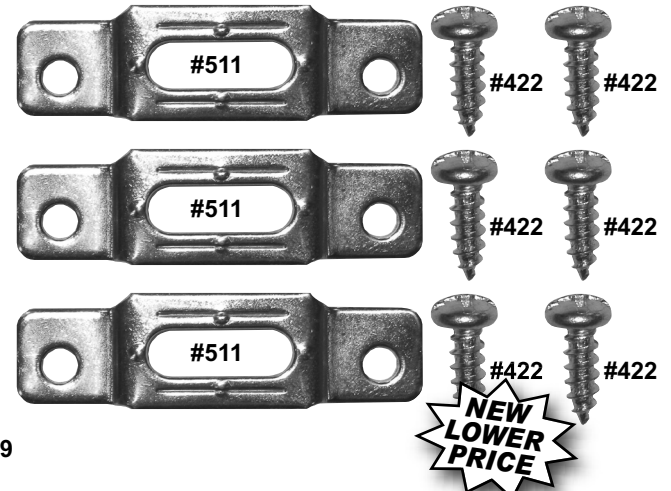

WOOD & METAL SECURITY HANGERS

Perfect for hotels/motels and public places where security is needed for wood mouldings. Quickly locks objects to walls and easily removes for paintings, maintenance and metal remodeling.

For Wood Mouldings - This tamper resistant hanger is for wood moulding where security is desired.

ALL ILLUSTRATIONS SHOWN APPX. ACTUAL SIZE

Item #504 Single poly bag

Includes:
Slide-in Mounting Brackets #510 (2 each), Security T-Screw #509 (1 each), Wall Anchors #547 for T-Screws (1 each), Security Slotted Brackets #511 (3 each), 1/2" x #6 Phillips Pan Head SMS screws #422 (6 each), 1" x #8 Pan Combo SMS screws #426 (2 each), White Anchor #516 (2 each).
Need to order wrench #508 (see below).

Item #505 Bulk for 100 Wood frames.

Includes:
Slide-in Mounting Brackets #510 (200 each), Security T-Screw #509 (100 each), Wall Anchors #547 for T-Screws (100 each), Security Slotted Brackets #511 (300 each), 1/2" x #6 Phillips Pan Head SMS screws #422 (600 ea), 1" x #8 Pan Combo SMS screws #426 (200 each), White Anchor #516 (200 each).
Includes wrench #508 (see below).

For Metal Mouldings - These fit any common metal moulding profile.

ALL ILLUSTRATIONS SHOWN APPX. ACTUAL SIZE

Item #506 Single poly bag.

Includes:
Slide-in Mounting Brackets #510 (2 each), Security T-Screws #509 (1 each), Wall Anchors #547 for T-Screws (1 each), 1" x #8 Pan Combo SMS screws #426 (2 each), White Anchor #516 (2 each).
Need to order wrench #508 (see below).