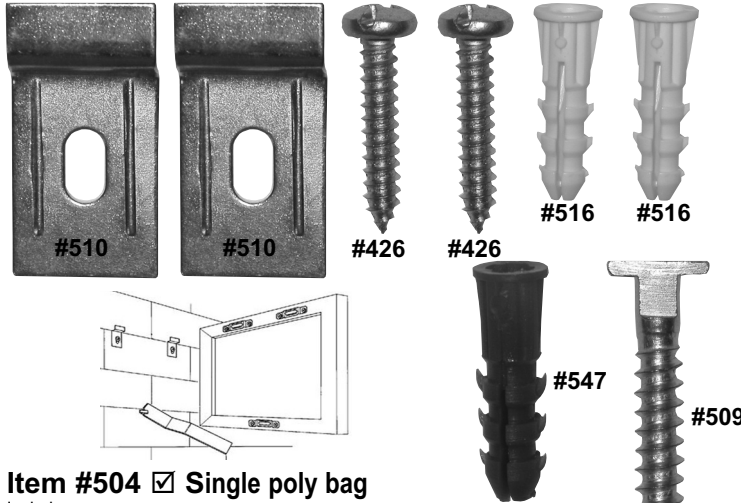

WOOD & METAL SECURITY HANGERS

Perfect for hotels/motels and public places where security is needed for wood mouldings. Quickly locks objects to walls and easily removes for paintings, maintenance and metal remodeling.

For Wood Mouldings - This tamper resistant hanger is for wood moulding where security is desired.

ALL ILLUSTRATIONS SHOWN APPX. ACTUAL SIZE

Item #504 Single poly bag

Includes:
Slide-in Mounting Brackets #510 (2 each), Security T-Screw #509 (1 each), Wall Anchors #547 for T-Screws (1 each), Security Slotted Brackets #511 (3 each), 1/2" x #6 Phillips Pan Head SMS screws #422 (6 each), 1" x #8 Pan Combo SMS screws #426 (2 each), White Anchor #516 (2 each).
Need to order wrench #508 (see below).

Item #505 Bulk for 100 Wood frames.

Includes:
Slide-in Mounting Brackets #510 (200 each), Security T-Screw #509 (100 each), Wall Anchors #547 for T-Screws (100 each), Security Slotted Brackets #511 (300 each), 1/2" x #6 Phillips Pan Head SMS screws #422 (600 ea), 1" x #8 Pan Combo SMS screws #426 (200 each), White Anchor #516 (200 each).
Includes wrench #508 (see below).

For Metal Mouldings - These fit any common metal moulding profile.

ALL ILLUSTRATIONS SHOWN APPX. ACTUAL SIZE

Item #506 Single poly bag.

Includes:
Slide-in Mounting Brackets #510 (2 each), Security T-Screws #509 (1 each), Wall Anchors #547 for T-Screws (1 each), 1" x #8 Pan Combo SMS screws #426 (2 each), White Anchor #516 (2 each).
Need to order wrench #508 (see below).