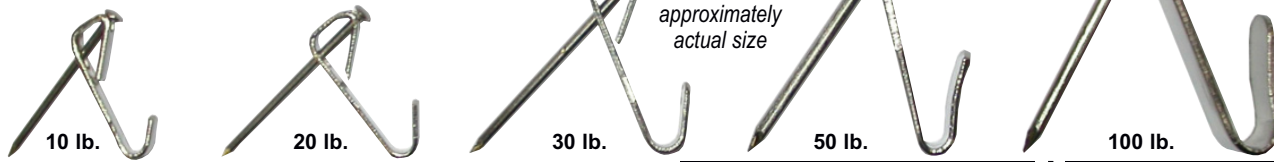

DECOR NICKEL PLATED GOODWILL COURTESY HANGERS

Everytime you hand your customer a finished frame, why not tape the correct size hanger on the back of it? We carry the complete line of courtesy hangers from 10 lb. picture weight capacity up to 100 lb. picture weight capacity.