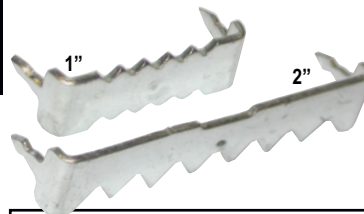

Item	Pack Qty.	1 pack
872T	1000	
873T	1000	
874T	500	
875T	500	
876T	250	

Bulk packed with brass capped hardened steel nails.

NEW

#546 #548

Shown approximately actual size

#549 #550

Now with 2 holes

#551 #823 #824 #825

1" BRASS CAPPED Hardened Steel Nails

#882
100/pk.

NAILESS SAWTOOTH HANGERS

Perfect for Hardwoods
NOW AVAILABLE in Zinc, Brass and Black

Item	Description	Pkg. Qty.	1 pack	5 +
405 <input checked="" type="checkbox"/>	Zinc 1" long, 1/4" wide	200		
405T <input checked="" type="checkbox"/>	Zinc 1" long, 1/4" wide	1000		
406 <input checked="" type="checkbox"/>	Zinc 2" long, 5/16" wide	200		
406T <input checked="" type="checkbox"/>	Zinc 2" long, 5/16" wide	1000		
407 <input checked="" type="checkbox"/>	Brass 1" long, 1/4" wide	200		
407T <input checked="" type="checkbox"/>	Brass 1" long, 1/4" wide	1000		
408 <input checked="" type="checkbox"/>	Brass 2" long, 5/16" wide	200		
408T <input checked="" type="checkbox"/>	Brass 2" long, 5/16" wide	1000		
409 <input checked="" type="checkbox"/>	Black 1" long, 1/4" wide	200		
409T <input checked="" type="checkbox"/>	Black 1" long, 1/4" wide	1000		
410 <input checked="" type="checkbox"/>	Black 2" long, 5/16" wide	200		
410T <input checked="" type="checkbox"/>	Black 2" long, 5/16" wide	1000		