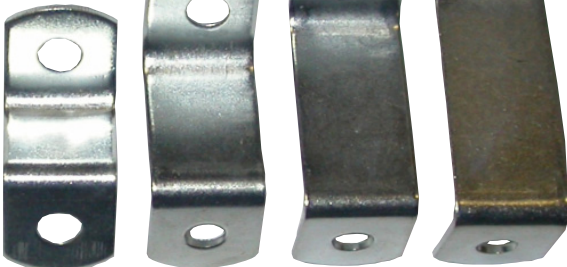

Item	Pack Qty.	1 pack
872T	1000	
873T	1000	
874T	500	
875T	500	
876T	250	

Bulk packed with brass capped hardened steel nails.

NEW

#546 #548

Shown approximately actual size

#549 #550

Now with 2 holes

#551 #823 #824 #825

1" BRASS CAPPED Hardened Steel Nails

#882
100/pk.

NAILESS SAWTOOTH HANGERS

Perfect for Hardwoods
NOW AVAILABLE in Zinc, Brass and Black

Item	Description	Pkg. Qty.	1 pack	5 +
405 <input checked="" type="checkbox"/>	Zinc 1" long, 1/4" wide	200		
405T <input checked="" type="checkbox"/>	Zinc 1" long, 1/4" wide	1000		
406 <input checked="" type="checkbox"/>	Zinc 2" long, 5/16" wide	200		
406T <input checked="" type="checkbox"/>	Zinc 2" long, 5/16" wide	1000		
407 <input checked="" type="checkbox"/>	Brass 1" long, 1/4" wide	200		
407T <input checked="" type="checkbox"/>	Brass 1" long, 1/4" wide	1000		
408 <input checked="" type="checkbox"/>	Brass 2" long, 5/16" wide	200		
408T <input checked="" type="checkbox"/>	Brass 2" long, 5/16" wide	1000		
409 <input checked="" type="checkbox"/>	Black 1" long, 1/4" wide	200		
409T <input checked="" type="checkbox"/>	Black 1" long, 1/4" wide	1000		
410 <input checked="" type="checkbox"/>	Black 2" long, 5/16" wide	200		
410T <input checked="" type="checkbox"/>	Black 2" long, 5/16" wide	1000		