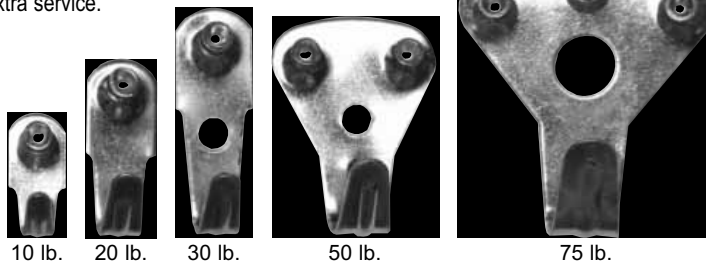

INDIVIDUAL POLY BAGS - 100 polybags/box					BULK PACKED - 100/pack		BULK PACKED		
Item	Cap'y	1 box	4 box @	8 box @	Item	1 pack	Item	Pack Qty.	1 pack
877 ☒	10 lb.				872 ☒		872T	1000	
878 ☒	20 lb.				873 ☒		873T	1000	
879 ☒	30 lb.				874 ☒		874T	500	
880 ☒	50 lb.				875 ☒		875T	500	
881 ☒	75 lb.				876 ☒		876T	250	

Bulk packed with brass capped hardened steel nails.

NEW