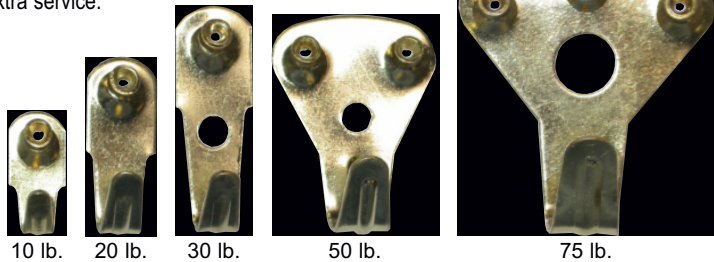

INDIVIDUAL POLY BAGS - 100 polybags/box

BULK PACKED - 100/pkg

BULK PACKED

Item	Cap'y	1 box	4 box @	8 box @
877 ☒	10 lb.			
878 ☒	20 lb.			
879 ☒	30 lb.			
880 ☒	50 lb.			
881 ☒	75 lb.			

Item	1 pack
872 ☒	
873 ☒	
874 ☒	
875 ☒	
876 ☒	

Item	Pack Qty.	1 pack
872T	1000	
873T	1000	
874T	500	
875T	500	
876T	250	

Bulk packed with brass capped hardened steel nails.

NEW