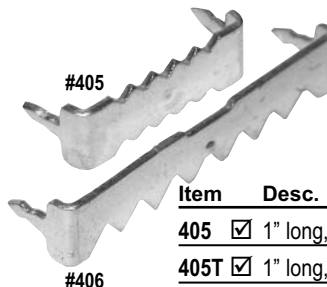

Item #882 100/pk.

BRICK CLIPS

Easily clips on/off standard bricks measuring up to 2 1/8" H. Needs 1/8" mortar line for proper fit. Holds up to 25lbs per clip.

Item #918 2/bag

NAIL-LESS SAWTOOTH HANGERS

#405

#406

Perfect for Hardwoods

NEW LOWER PRICES

Item	Desc.	Pack Qty.	1 pack	5 +
405 <input checked="" type="checkbox"/>	1" long, 1/4" wide	200		
405T <input checked="" type="checkbox"/>	1" long, 1/4" wide	1000		
406 <input checked="" type="checkbox"/>	2" long, 5/16" wide	200		
406T <input checked="" type="checkbox"/>	2" long, 5/16" wide	1000		