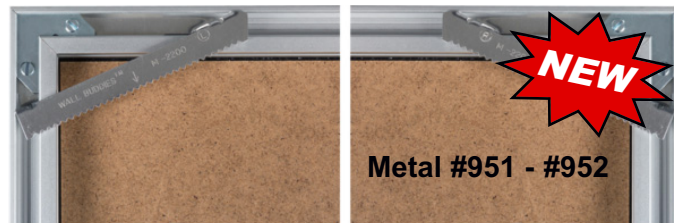

SAWTOOTH HANGERS

#411 complete with nails

#412 complete with nails

#413 uses #421 #6 x 3/8" screw (not included)

Shown approximately actual size

Item	Description	Pkg. Qty.	1 pack
411	<input checked="" type="checkbox"/> Zinc plated 1 5/8" long, 1/4" wide	100	
411T	<input checked="" type="checkbox"/> Zinc plated 1 5/8" long, 1/4" wide	1000	
412	<input checked="" type="checkbox"/> Zinc plated 2 3/4" long, 5/16" wide	100	
412T	<input checked="" type="checkbox"/> Zinc plated 2 3/4" long, 5/16" wide	1000	
413	<input checked="" type="checkbox"/> Zinc plated 2 3/4" long, 5/16" wide	100	
413T	<input checked="" type="checkbox"/> Zinc plated 2 3/4" long, 5/16" wide	1000	

WALLBUDDIES

Self-leveling Picture Hangers

Easy to install and hang. Artwork stays level and secure against walls. Adds extra strength to frame corners. Eliminates product liability problems, such as broken wires and bowed frames. Allows you to hang easier, faster, and professionally.