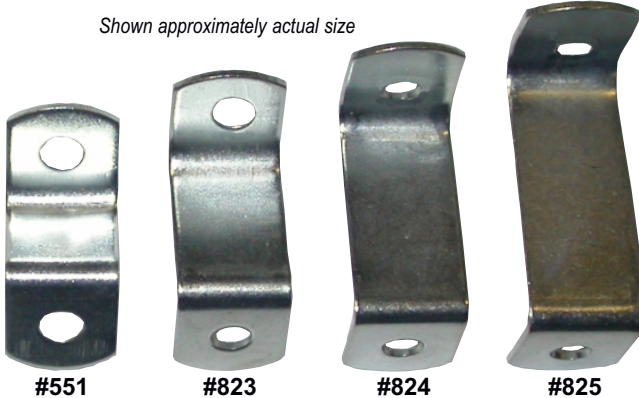

NAILESS SAWTOOTH HANGERS

Perfect for Hardwoods
NOW AVAILABLE in Zinc, Brass and Black

Item	Description	Pkg. Qty.	1 pack	5 +
405	<input checked="" type="checkbox"/> Zinc 1" long, 1/4" wide	200		
405T	<input checked="" type="checkbox"/> Zinc 1" long, 1/4" wide	1000		
406	<input checked="" type="checkbox"/> Zinc 2" long, 5/16" wide	200		
406T	<input checked="" type="checkbox"/> Zinc 2" long, 5/16" wide	1000		
407	<input checked="" type="checkbox"/> Brass 1" long, 1/4" wide	200		
407T	<input checked="" type="checkbox"/> Brass 1" long, 1/4" wide	1000		
408	<input checked="" type="checkbox"/> Brass 2" long, 5/16" wide	200		
408T	<input checked="" type="checkbox"/> Brass 2" long, 5/16" wide	1000		
409	<input checked="" type="checkbox"/> Black 1" long, 1/4" wide	200		
409T	<input checked="" type="checkbox"/> Black 1" long, 1/4" wide	1000		
410	<input checked="" type="checkbox"/> Black 2" long, 5/16" wide	200		
410T	<input checked="" type="checkbox"/> Black 2" long, 5/16" wide	1000		

Tap each leg separately and continue alternating until you have reached the desired depth. DO NOT hammer in the middle, as that will cause the middle to collapse.

OFFSET CLIPS with SCREWS Now with 2 holes

Shown approximately actual size

BULK PACKED - 100

BULK PACKED - 1000

Item	Desc.	1 pack	5 @	Item	1 for	5 @
546	<input checked="" type="checkbox"/> 0/0"			546T		
548	<input checked="" type="checkbox"/> 1/8"			548T		
549	<input checked="" type="checkbox"/> 1/4"			549T		
550	<input checked="" type="checkbox"/> 3/8"			550T		
551	<input checked="" type="checkbox"/> 1/2"			551T		
823	<input checked="" type="checkbox"/> 3/4"			823T		
824	<input checked="" type="checkbox"/> 1"			824T		
825	<input checked="" type="checkbox"/> 1-1/4"			825T		