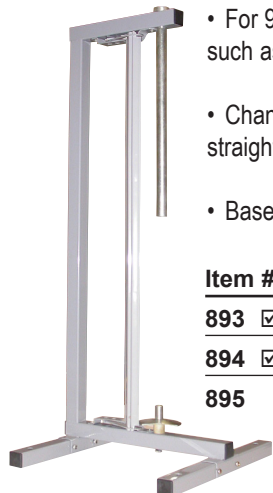

VERTICAL PAPER CUTTERS

- For 9" diameter or smaller rolls on 3" core, such as kraft paper or Drymount tissue.
- Changing rolls is made easy by pulling the straight edge blade to an open locked position.
- Bases are designed to allow wheel posts.

Item #	Used for	Cost
893 ☒	18"-27" rolls	
894 ☒	30"-36" rolls	
895	40"-48" rolls	

KRAFT PAPER

A low cost, all purpose paper to cover the back of the frame to prevent damage. 40 lb. and 50 lb. natural kraft paper available in the following widths: 18", 24", 30", 36", 40", and 48".