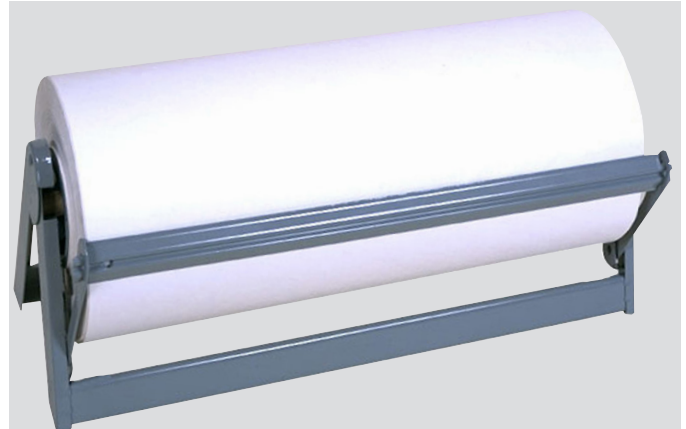

ALL-IN-ONE PAPER CUTTERS

- Can be used as a kraft paper and plastic bag dispenser
- For 9" diameter or smaller rolls on 3" core.
- All steel construction with double edge tempered steel cutting blade.
- No assembly necessary. Spread the base and it's ready-for-use.
- Stands on a table, brackets to a wall and hangs from an overhang for easy operation.

Item #	Max. Roll Size	Cost
887 ☒	18"	
888 ☒	24"	
889 ☒	30"	
890 ☒	36"	
891 ☒	40"	
892 ☒	48"