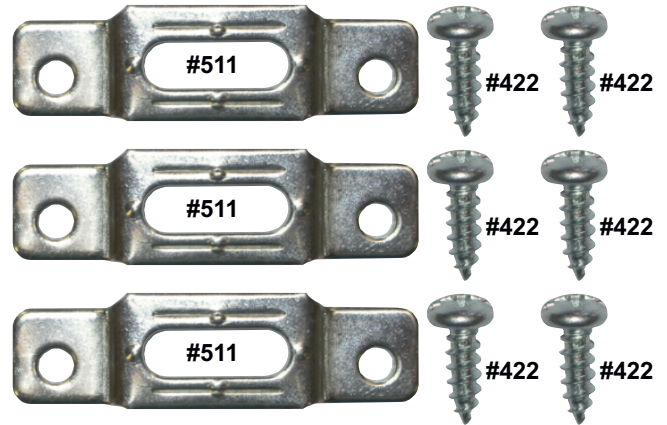

WOOD & METAL SECURITY HANGERS

Perfect for hotels/motels and public places where security is needed for wood mouldings. Quickly locks objects to walls and easily removes for paintings, maintenance and metal remodeling.

For Wood Mouldings - This tamper resistant hanger is for wood moulding where security is desired.

ALL ILLUSTRATIONS SHOWN APPX. ACTUAL SIZE

Item #504 Single poly bag

Includes:
Slide-in Mounting Brackets #510 (2 each), Security T-Screw #509 (1 each), Wall Anchors #547 for T-Screws (1 each), Security Slotted Brackets #511 (3 each), 1/2" x #6 Phillips Pan Head SMS screws #422 (6 each), 1" x #8 Phillips Head, Pan Head SMS screws #426 (2 each), White Anchor #516 (2 each).
Need to order wrench #508 (see below).

Item #505 Bulk for 100 Wood frames.

Includes:
Slide-in Mounting Brackets #510 (200 each), Security T-Screw #509 (100 each), Wall Anchors #547 for T-Screws (100 each), Security Slotted Brackets #511 (300 each), 1/2" x #6 Phillips Pan Head SMS screws #422 (600 ea), 1" x #8 Phillips Head, Pan Head SMS screws #426 (200 each), White Anchor #516 (200 each).
Includes wrench #508 (see below).

For Metal Mouldings - These fit any common metal moulding profile.

ALL ILLUSTRATIONS SHOWN APPX. ACTUAL SIZE

Item #506 Single poly bag.

Includes:
Slide-in Mounting Brackets #510 (2 each), Security T-Screws #509 (1 each) Wall Anchors #547 for T-Screws (1 each), 1" x #8 Phillips Head, Pan Head SMS screws #426 (2 each), White Anchor #516 (2 each).
Need to order wrench #508 (see below).