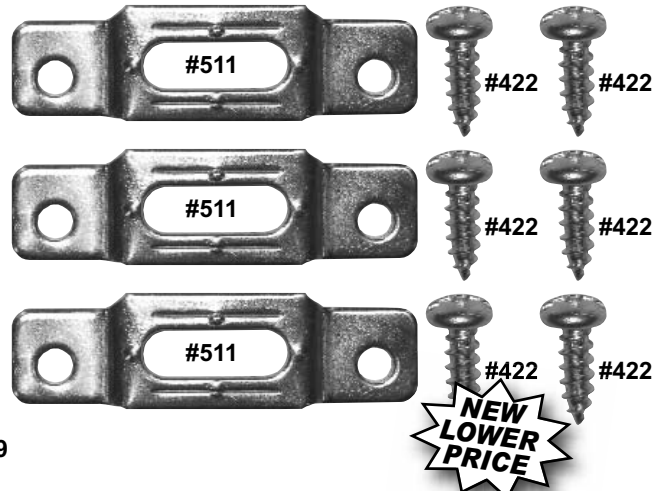

WOOD & METAL SECURITY HANGERS

Perfect for hotels/motels and public places where security is needed for wood mouldings. Quickly locks objects to walls and easily removes for paintings, maintenance and metal remodeling.

For Wood Mouldings - This tamper resistant hanger is for wood moulding where security is desired.

Item #504 Single poly bag

Includes:
Slide-in Mounting Brackets #510 (2 each), Security T-Screw #509 (1 each), Wall Anchors #547 for T-Screws (1 each), Security Slotted Brackets #511 (3 each), 1/2" x #6 Phillips Pan Head SMS screws #422 (6 each), 1" x #8 Pan Combo SMS screws #426 (2 each), White Anchor #516 (2 each).
Need to order wrench #508 (see below).

ALL ILLUSTRATIONS SHOWN APPX. ACTUAL SIZE

Item #505 Bulk for 100 Wood frames.

Includes:
Slide-in Mounting Brackets #510 (200 each), Security T-Screw #509 (100 each), Wall Anchors #547 for T-Screws (100 each), Security Slotted Brackets #511 (300 each), 1/2" x #6 Phillips Pan Head SMS screws #422 (600 ea), 1" x #8 Pan Combo SMS screws #426 (200 each), White Anchor #516 (200 each).
Includes wrench #508 (see below).

For Metal Mouldings - These fit any common metal moulding profile.

ALL ILLUSTRATIONS SHOWN APPX. ACTUAL SIZE

Item #506 Single poly bag.

Includes:
Slide-in Mounting Brackets #510 (2 each), Security T-Screws #509 (1 each), Wall Anchors #547 for T-Screws (1 each), 1" x #8 Pan Combo SMS screws #426 (2 each), White Anchor #516 (2 each).
Need to order wrench #508 (see below).