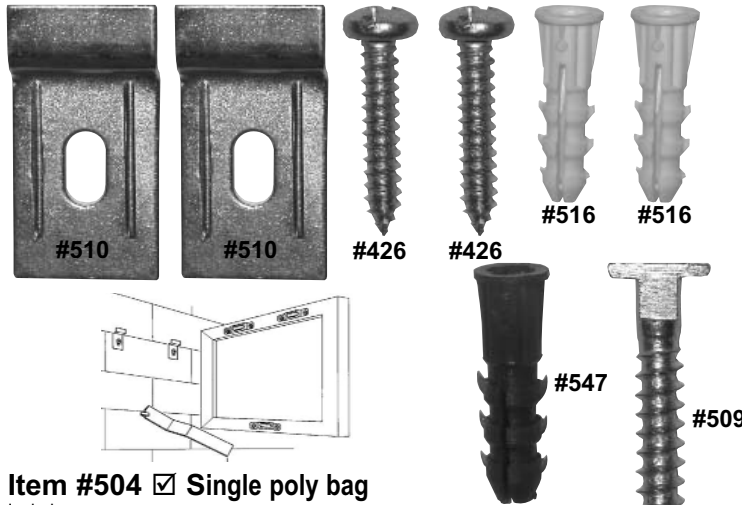

WOOD & METAL SECURITY HANGERS

Perfect for hotels/motels and public places where security is needed for wood mouldings. Quickly locks objects to walls and easily removes for paintings, maintenance and metal remodeling.

For Wood Mouldings - This tamper resistant hanger is for wood moulding where security is desired.

Item #504 Single poly bag

Includes:
Slide-in Mounting Brackets #510 (2 each), Security T-Screw #509 (1 each), Wall Anchors #547 for T-Screws (1 each), Security Slotted Brackets #511 (3 each), 1/2" x #6 Phillips Pan Head SMS screws #422 (6 each), 1" x #8 Pan Combo SMS screws #426 (2 each), White Anchor #516 (2 each).
Need to order wrench #508 (see below).

ALL ILLUSTRATIONS SHOWN APPX. ACTUAL SIZE

Item #505 Bulk for 100 Wood frames.

Includes:
Slide-in Mounting Brackets #510 (200 each), Security T-Screw #509 (100 each), Wall Anchors #547 for T-Screws (100 each), Security Slotted Brackets #511 (300 each), 1/2" x #6 Phillips Pan Head SMS screws #422 (600 ea), 1" x #8 Pan Combo SMS screws #426 (200 each), White Anchor #516 (200 each).
Includes wrench #508 (see below).

For Metal Mouldings - These fit any common metal moulding profile.

ALL ILLUSTRATIONS SHOWN APPX. ACTUAL SIZE

Item #506 Single poly bag.

Includes:
Slide-in Mounting Brackets #510 (2 each), Security T-Screws #509 (1 each), Wall Anchors #547 for T-Screws (1 each), 1" x #8 Pan Combo SMS screws #426 (2 each), White Anchor #516 (2 each).
Need to order wrench #508 (see below).