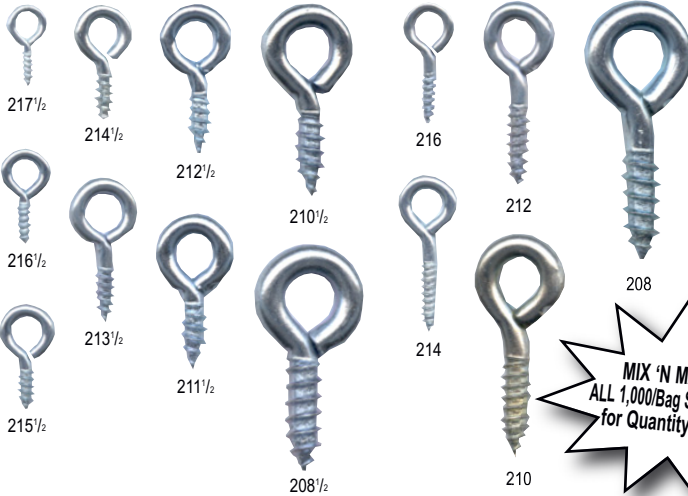

DECOR PICTURE & MIRROR HANGERS

Hangers are shown actual size.

Item #	Quan.	Price/100	Item #	Quan.	Price/Bx	2 +	5 +
705	200/box		705T	1000/box			
706	200/box		706T	1000/box			
707	200/box		707T	1000/box			
708	200/box		708T	1000/box			
709	200/box		709T	1000/box			
714	200/box		714T	1000/box			
715	200/box		715T	1000/box			
716	200/box		716T	1000/box			
NEW 1353	200/box		1353T	1000/box			
838	100/box		838T	1000/box			
839	100/box		839T	1000/box			

Note: 1000/box quantity is not part of the "Chop Friendly" program.

1353
1353T

839 / 839T

We recommend #4 screws (#436 or #437) for #838/#838T & #839/#839T. See page 30.

DECOR SCREW EYES • Zinc plated • Packed 200/box or 1,000/bag

SHORT SHANK SCREW EYES

LONG SHANK SCREW EYES

SHORT SHANK SCREW EYES

Desc	Item #	200/box 1 Box	Item #	1,000/Bag 1 Bag	5 Bags @
217 1/2	730	✓	741	✓	
216 1/2	731	✓	742	✓	
215 1/2	732	✓	743	✓	
214 1/2	733	✓	744	✓	
213 1/2	734	✓	745	✓	
212 1/2	735	✓	746	✓	
211 1/2	736	✓	747	✓	
210 1/2	737	✓	748	✓	
208 1/2	738	✓	749	✓	

LONG SHANK SCREW EYES

216	750	✓	755	✓
214	751	✓	756	✓
212	752	✓	757	✓
210	753	✓	758	✓
208	754	✓	759	✓

MIX 'N MATCH
ALL 1,000/Bag Screw Eyes
for Quantity Prices

DECOR PREPACK PICTURE FRAME HANGING KIT

Individual polybag picture frame hanging kits. Easy to install.