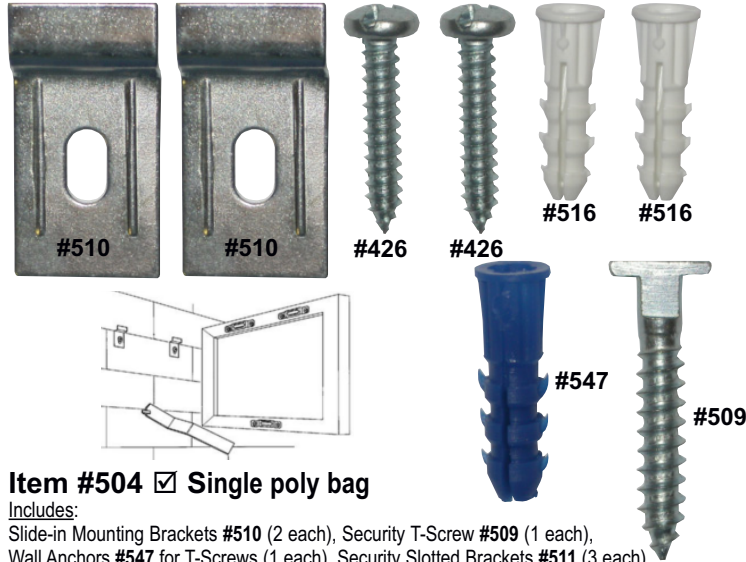

WOOD & METAL SECURITY HANGERS

Perfect for hotels/motels and public places where security is needed for wood mouldings. Quickly locks objects to walls and easily removes for paintings, maintenance and metal remodeling.

For Wood Mouldings - This tamper resistant hanger is for wood moulding where security is desired.

ALL ILLUSTRATIONS SHOWN APPX. ACTUAL SIZE

Item #504 Single poly bag

Includes:
Slide-in Mounting Brackets #510 (2 each), Security T-Screw #509 (1 each), Wall Anchors #547 for T-Screws (1 each), Security Slotted Brackets #511 (3 each), 1/2" x #6 Phillips Pan Head SMS screws #422 (6 each), 1" x #8 Phillips Head, Pan Head SMS screws #426 (2 each), White Anchor #516 (2 each).
Need to order wrench #508 (see below).

Item #505 Bulk for 100 Wood frames.

Includes:
Slide-in Mounting Brackets #510 (200 each), Security T-Screw #509 (100 each), Wall Anchors #547 for T-Screws (100 each), Security Slotted Brackets #511 (300 each), 1/2" x #6 Phillips Pan Head SMS screws #422 (600 ea), 1" x #8 Phillips Head, Pan Head SMS screws #426 (200 each), White Anchor #516 (200 each).
Includes wrench #508 (see below).

For Metal Mouldings - These fit any common metal moulding profile.

ALL ILLUSTRATIONS SHOWN APPX. ACTUAL SIZE

Item #506 Single poly bag.

Includes:
Slide-in Mounting Brackets #510 (2 each), Security T-Screws #509 (1 each) Wall Anchors #547 for T-Screws (1 each), 1" x #8 Phillips Head, Pan Head SMS screws #426 (2 each), White Anchor #516 (2 each).
Need to order wrench #508 (see below).