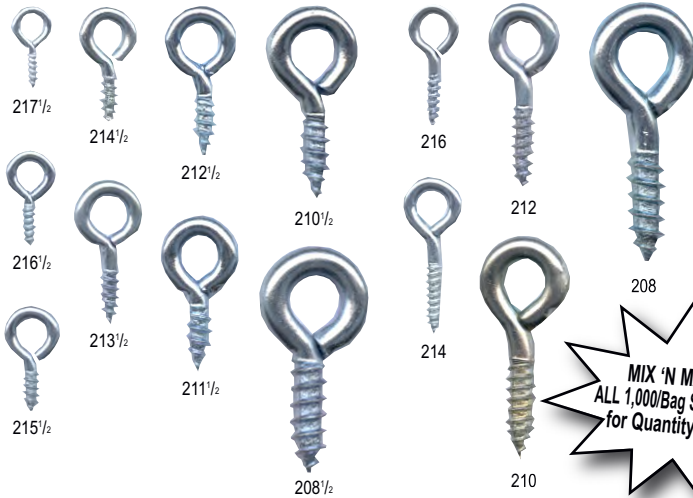

DECOR SCREW EYES • Zinc plated • Packed 200/box or 1,000/bag

SHORT SHANK SCREW EYES LONG SHANK SCREW EYES

MIX 'N MATCH
ALL 1,000/Bag Screw Eyes
for Quantity Prices

SHORT SHANK SCREW EYES

Desc	Item #	200/box 1 Box	Item #	1,000/Bag 1 Bag 5 Bags @
217 1/2	730	☒	741	☒
216 1/2	731	☒	742	☒
215 1/2	732	☒	743	☒
214 1/2	733	☒	744	☒
213 1/2	734	☒	745	☒
212 1/2	735	☒	746	☒
211 1/2	736	☒	747	☒
210 1/2	737	☒	748	☒
208 1/2	738	☒	749	☒

LONG SHANK SCREW EYES

216	750	☒	755	☒
214	751	☒	756	☒
212	752	☒	757	☒
210	753	☒	758	☒
208	754	☒	759	☒

DECOR PREPACK PICTURE FRAME HANGING KIT

Individual polybag picture frame hanging kits. Easy to install.