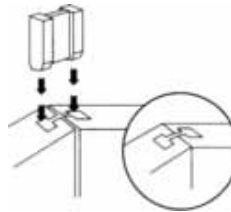

PUSH-PIN SERVICE

*Decor offers an economical
PUSH-PIN SERVICE
for chops from 1/2" to 4" Wide**

Decor offers an economical alternative for joining frames. PUSH-PIN. Corners are routed for plastic inserts which are shipped along with your chops. This system doesn't require a vise and eliminates drilling and nailing.

* Please note that certain shape moulding profiles do not allow themselves to be used with this system.

Item #	# of Push-Pins	Moulding Width	Price
PP-1 <input checked="" type="checkbox"/>	1	1/2" to 1"	
PP-2 <input checked="" type="checkbox"/>	2	1" to 2"	
PP-3 <input checked="" type="checkbox"/>	3	2" to 4"	

THUMBNAIL INSERTS and ROUTER BIT

Item #	Size	Inserts per Bag	Price
600 <input checked="" type="checkbox"/>	3/8" Small	500	
601 <input checked="" type="checkbox"/>	5/8" Medium	500	
602 <input checked="" type="checkbox"/>	15/16" Large	250	