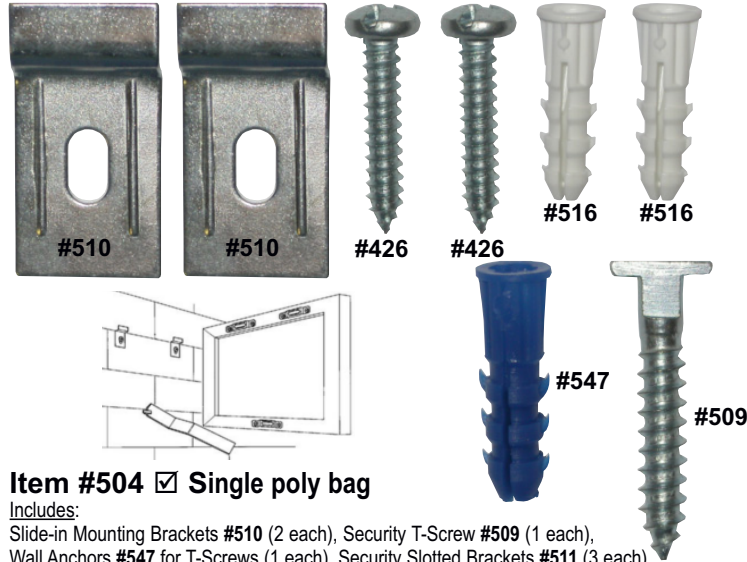

# WOOD & METAL SECURITY HANGERS

Perfect for hotels/motels and public places where security is needed for wood mouldings. Quickly locks objects to walls and easily removes for paintings, maintenance and metal remodeling.

**For Wood Mouldings** - This tamper resistant hanger is for wood moulding where security is desired.

ALL ILLUSTRATIONS SHOWN APPX. ACTUAL SIZE

**Item #504**  Single poly bag

**Includes:**  
Slide-in Mounting Brackets #510 (2 each), Security T-Screw #509 (1 each), Wall Anchors #547 for T-Screws (1 each), Security Slotted Brackets #511 (3 each), 1/2" x #6 Phillips Pan Head SMS screws #422 (6 each), 1" x #8 Phillips Head, Pan Head SMS screws #426 (2 each), White Anchor #516 (2 each).  
Need to order wrench #508 (see below).

**Item #505**  Bulk for 100 Wood frames.

**Includes:**  
Slide-in Mounting Brackets #510 (200 each), Security T-Screw #509 (100 each), Wall Anchors #547 for T-Screws (100 each), Security Slotted Brackets #511 (300 each), 1/2" x #6 Phillips Pan Head SMS screws #422 (600 ea), 1" x #8 Phillips Head, Pan Head SMS screws #426 (200 each), White Anchor #516 (200 each).  
Includes wrench #508 (see below).

**For Metal Mouldings** - These fit any common metal moulding profile.

ALL ILLUSTRATIONS SHOWN APPX. ACTUAL SIZE

**Item #506**  Single poly bag.

**Includes:**  
Slide-in Mounting Brackets #510 (2 each), Security T-Screws #509 (1 each) Wall Anchors #547 for T-Screws (1 each), 1" x #8 Phillips Head, Pan Head SMS screws #426 (2 each), White Anchor #516 (2 each).  
Need to order wrench #508 (see below).