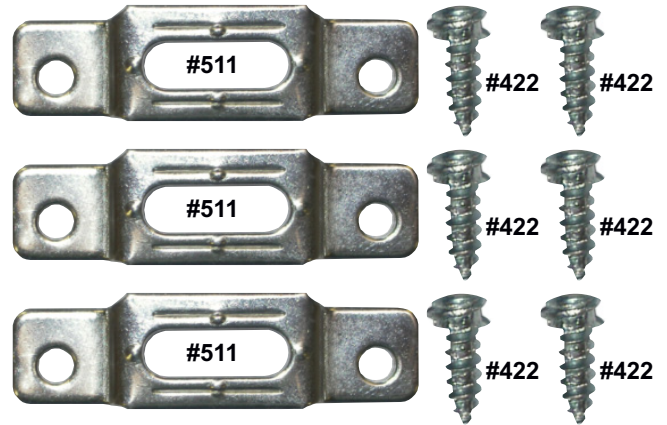

# WOOD & METAL SECURITY HANGERS

Perfect for hotels/motels and public places where security is needed for wood mouldings. Quickly locks objects to walls and easily removes for paintings, maintenance and metal remodeling.

**For Wood Mouldings** - This tamper resistant hanger is for wood moulding where security is desired.

ALL ILLUSTRATIONS SHOWN APPX. ACTUAL SIZE

**Item #504**  Single poly bag

**Includes:**  
Slide-in Mounting Brackets #510 (2 each), Security T-Screw #509 (1 each), Wall Anchors #547 for T-Screws (1 each), Security Slotted Brackets #511 (3 each), 1/2" x #6 Phillips Pan Head SMS screws #422 (6 each), 1" x #8 Phillips Head, Pan Head SMS screws #426 (2 each), White Anchor #516 (2 each).  
Need to order wrench #508 (see below).

**Item #505**  Bulk for 100 Wood frames.

**Includes:**  
Slide-in Mounting Brackets #510 (200 each), Security T-Screw #509 (100 each), Wall Anchors #547 for T-Screws (100 each), Security Slotted Brackets #511 (300 each), 1/2" x #6 Phillips Pan Head SMS screws #422 (600 ea), 1" x #8 Phillips Head, Pan Head SMS screws #426 (200 each), White Anchor #516 (200 each).  
Includes wrench #508 (see below).

**For Metal Mouldings** - These fit any common metal moulding profile.

ALL ILLUSTRATIONS SHOWN APPX. ACTUAL SIZE

**Item #506**  Single poly bag.

**Includes:**  
Slide-in Mounting Brackets #510 (2 each), Security T-Screws #509 (1 each) Wall Anchors #547 for T-Screws (1 each), 1" x #8 Phillips Head, Pan Head SMS screws #426 (2 each), White Anchor #516 (2 each).  
Need to order wrench #508 (see below).