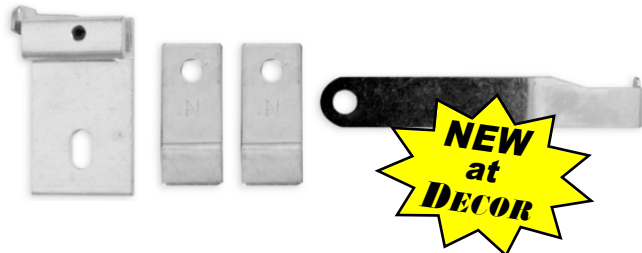

NIELSEN Brand Hardware

SECURITY HANGER SYSTEM

A quality security hanging system designed for use with Nielsen and other aluminum picture frame mouldings. Designed for a wide variety of applications where safe and secure picture hanging is necessary, such as commercial buildings in reception rooms, public hallways, restaurants, hotel rooms, offices or any other commercial or industrial location. A special security key is needed to remove the frame from the wall, discouraging movement or stealing.

Item	Package	1	5	10
HA2362 ☒	Individual box for 1 Metal frame			
	2 Security Top Hooks, 1 Security Hanger Key and 1 Security Lock			
HA2363	Bulk box for 100 Metal frames			
	200 Security Top Hooks, 10 Security Hanger Keys and 100 Security Locks			

Wall Anchors for T-Screw (#547), 1" x #8 Phillips Head, Pan Head SMS Screws (#426), and White Anchors (#516) are sold separately on pages 29.