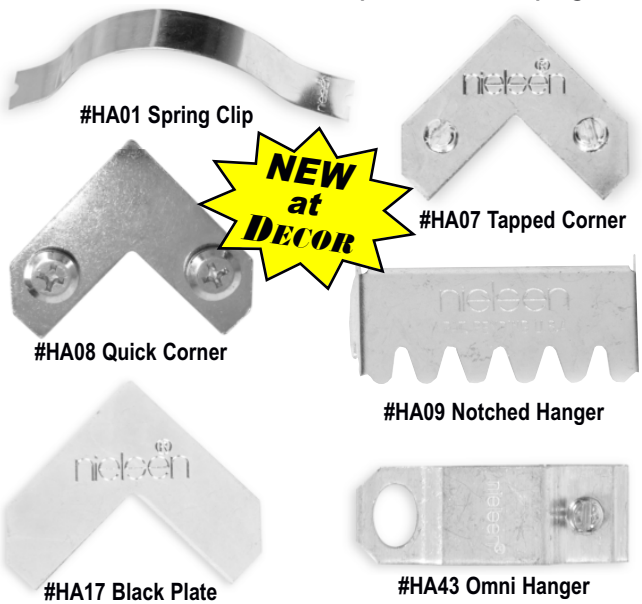

ALUMINUM FRAME HARDWARE

All frame hardware is packed 100/pkg.

Item	Description	1	5	10
HA01	3/8" Spring Clip			
HA07	Tapped Corner			
HA08	Quick Corner			
HA09	Notched Hanger			
HA17	Back Plate			
HA43	Omni Hanger			

Bulk Pack for 100 FRAMES

HA63

Contains all the components to assemble 100 frames without the hanger: 800 ea. #HA01 Spring Clip, 400 ea #HA07 Tapped corner and 400 ea. #HA17 Back Plate and rubber bumpers. Be sure to order your hangers in addition to your order for bulk corners.