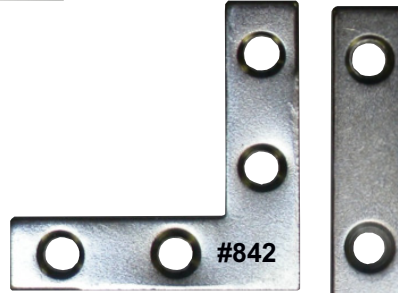

STEEL PLATES

Item	Description	1 for
#760	<input checked="" type="checkbox"/> 1"x1"x1/2" inside corner angle	100 pack
#840	<input checked="" type="checkbox"/> 2"x1/2" 2 hole plate	100 pack
#841	<input checked="" type="checkbox"/> 3"x3/4" 4 hole plate	100 pack
#842	<input checked="" type="checkbox"/> 1/2"x1 1/2"x3/8" corner	100 pack
#843	<input checked="" type="checkbox"/> 2"x2"x3/8" corner	100 pack
#901	<input checked="" type="checkbox"/> 3 1/2"x3 1/2"x3/4" corner	48 pack
#902	<input checked="" type="checkbox"/> 5"x5"x1/8" corner	48 pack

We recommend 1/2"x#6,
Decor #432 Flat Head Wood Screws.

CORNER ANGLES

INSIDE CORNER ANGLE

Shown approximately actual size

PHILLIPS HEAD SCREWS

Item #420-425
Phillips Head, Pan Head
Sheet Metal Screw

Item #426
Phillips Head
Pan Head
Sheet Metal Screw

Item #431-437
Phillips Head,
Flat Head
Wood Screw

Item #442-445
Phillips Head,
Round Head
Wood Screw

Item #	Size	Packed 200/Box Price/100	Item #	Packed 1000/Box Price/1000	5000 +
PHILLIPS HEAD, PAN HEAD SHEET METAL SCREWS					

Item #	Size	Packed 200/Box Price/100	Item #	Packed 1000/Box Price/1000
PHILLIPS HEAD, PAN HEAD SHEET METAL SCREWS				
426	<input checked="" type="checkbox"/>	1" x #8	426T	<input checked="" type="checkbox"/>