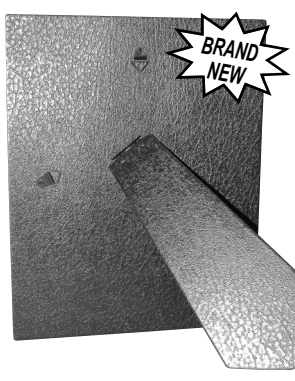

**Includes ribbon:**

852	10x12			
853	11x14			

**Includes vertical & horizontal hanger and ribbon:**

Item #	Size	Price Each	6+/item
854	14x18		
855	16x20		

Larger Quantity Discounts Available

## BLACK FAUX LEATHER EASEL BACKS

- Stands vertical or horizontal
- Sturdy construction .080" thick easel back and .120" thick stand
- Can be trimmed

Item #	Size	Price		
		6 pack	3+ pkgs	6+ pkgs
856	3 1/2 x 5			
857	4x6			
858	5x7			
859	6x8			