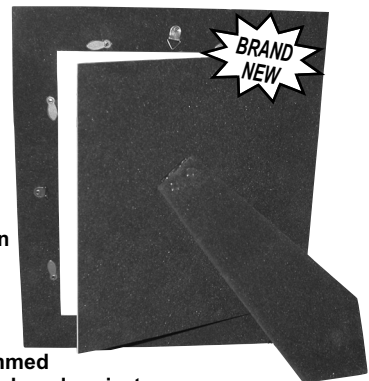

Item #	Door Size	Outer Size	Price		
			6 pack	3+ pkgs	6+ pkgs
Includes 2 turnbuttons, 2 hangers:					
863	4x6	5 1/2 x 7 1/2			
Includes 4 turnbuttons, 2 hangers:					
864	5x7	6 1/2 x 8 1/2			
Includes 6 turnbuttons, 2 hangers + ribbon:					
865	8x10	11x13			
Includes 7 turnbuttons, 3 hangers + ribbon:					
866	11x14	14x17			

Larger Quantity Discounts Available

300 Wireless Blvd., • Hauppauge, NY 11788 • Phone: 631-231-5959 • 1-800-937-1055
Fax: 631-231-5034 • 1-800-937-0006