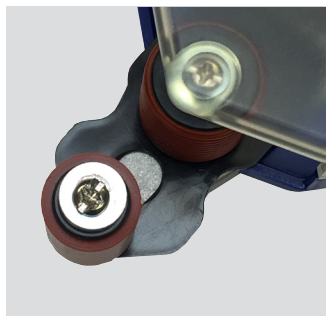

3M ATG 700 DISPENSER

3M

Item	1 for	3 @
586	<input checked="" type="checkbox"/>	

3M 1/4" ATG ADAPTOR KIT

3M This adapter kit when assembled to the Decor #586 3M 700 ATG dispenser allows the operator to dispense 1/4" ATG tape.

Item	1 for
587	<input checked="" type="checkbox"/>

DECOR EZ GLIDE ATG ADAPTOR

Helps guide the ATG Gun

Extended

Retracted

Attaches to Decor ATG Gun #320 and 3M ATG 700 gun (Decor #586). Guides the gun along the moulding before applying backing paper to the frame. Made of nylon. Will not damage frames and helps apply ATG tape neatly and uniformly along the edge of the moulding. Snaps out of the way when using gun for other purposes.

Item	1 for
999	<input checked="" type="checkbox"/>

In use

DECOR PREMIUM ATG DISPENSER

- Used with 1/2" & 3/4" ATG Tape
- Clear Cover
- Removes Liner

Decor's PREMIUM ATG Gun can be used with 1/2" and 3/4" on 18 yd., 36yd and 60yd ATG tape rolls. Features clear cover for easy visibility of tape and liner. Specially designed double roller system will not gum up with use. This lightweight applicator is ideal for high volume applications of neat, consistent strips of ATG Tape. Similar to 3M #700 ATG Gun at half the price.

a specially designed double roller system that will not gum up with use. Clear cover allows easy visibility of tape and liner. This lightweight applicator is ideal for high volume applications and will lay down a neat clean strip