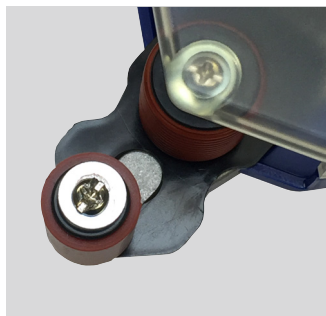

3M ATG 700 DISPENSER

Holds all ATG tapes up to 60 yard rolls (except 1/4"), transparent cover, easier load mechanism, gear system that helps prevent gum up. 3M #700 needs #587 1/4" Adaptor Kit to use 1/4" tape (see below.)

Item 1 for 3 @
586

3M 1/4" ATG ADAPTOR KIT

3M This adapter kit when assembled to the Decor #586 3M 700 ATG dispenser allows the operator to dispense 1/4" ATG tape.

Item 1 for
587

DECOR EZ GLIDE ATG ADAPTOR

Helps guide the ATG Gun

Extended

Retracted

Attaches to Decor ATG Gun #320 and 3M ATG 700 gun (Decor #586). Guides the gun along the moulding before applying backing paper to the frame. Made of nylon. Will not damage frames and helps apply ATG tape neatly and uniformly along the edge of the moulding. Snaps out of the way when using gun for other purposes.

In use

Item 1 for
999

DECOR PREMIUM ATG DISPENSER

- Used with 1/2" & 3/4" ATG Tape
- Clear Cover
- Removes Liner

Decor's PREMIUM ATG Gun can be used with 1/2" and 3/4" on 18 yd., 36yd and 60yd ATG tape rolls. Features clear cover for easy visibility of tape and liner. Specially designed double roller system will not gum up with use. This lightweight applicator is ideal for high volume applications of neat, consistent strips of ATG Tape. Similar to 3M #700 ATG Gun at half the price.