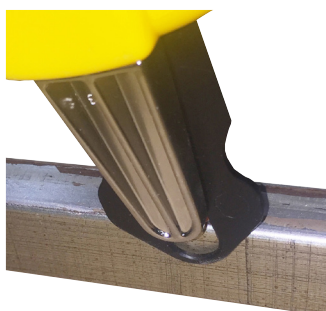

3M ATG 700 DISPENSER

3M

Item	1 for	3 @
586	<input checked="" type="checkbox"/>	

3M 1/4" ATG ADAPTOR KIT

3M This adapter kit when assembled to the Decor #586 3M 700 ATG dispenser allows the operator to dispense 1/4" ATG tape.

Item	1 for
587	<input checked="" type="checkbox"/>

DECOR EZ GLIDE ATG ADAPTOR

Helps guide the ATG Gun

Extended

Retracted

Attaches to Decor ATG Gun #320 and 3M ATG 700 gun (Decor #586). Guides the gun along the moulding before applying backing paper to the frame. Made of nylon. Will not damage frames and helps apply ATG tape neatly and uniformly along the edge of the moulding. Snaps out of the way when using gun for other purposes.

Item	1 for
999	<input checked="" type="checkbox"/>

In use

DECOR PREMIUM ATG DISPENSER

- Used with 1/2" & 3/4" ATG Tape
- Clear Cover
- Removes Liner

Decor's PREMIUM ATG Gun can be used with 1/2" and 3/4" on 18 yd., 36yd and 60yd ATG tape rolls. Features clear cover for easy visibility of tape and liner. Specially designed double roller system will not gum up with use. This lightweight applicator is ideal for high volume applications of neat, consistent strips of ATG Tape. Similar to 3M #700 ATG Gun at half the price.

a specially designed double roller system that will not gum up with use. Clear cover allows easy visibility of tape and liner. This lightweight applicator is ideal for high volume applications and will lay down a neat clean strip