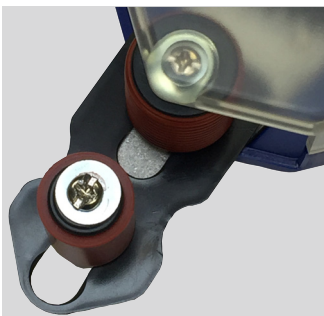

3M ATG 700 DISPENSER

Holds all ATG tapes up to 60 yard rolls (except 1/4"), transparent cover, easier load mechanism, gear system that helps prevent gum up. 3M #700 needs #587 1/4" Adaptor Kit to use 1/4" tape (see below.)

Item 1 for 3 @
586

3M 1/4" ATG ADAPTOR KIT

3M This adapter kit when assembled to the Decor #586 3M 700 ATG dispenser allows the operator to dispense 1/4" ATG tape.

Item 1 for
587

DECOR EZ GLIDE ATG ADAPTOR

Helps guide the ATG Gun

Extended

Retracted

Attaches to Decor ATG Gun #320 and 3M ATG 700 gun (Decor #586). Guides the gun along the moulding before applying backing paper to the frame. Made of nylon. Will not damage frames and helps apply ATG tape neatly and uniformly along the edge of the moulding. Snaps out of the way when using gun for other purposes.

In use

Item 1 for
999

DECOR PREMIUM ATG DISPENSER

- Used with 1/2" & 3/4" ATG Tape
- Clear Cover
- Removes Liner

Decor's PREMIUM ATG Gun can be used with 1/2" and 3/4" on 18 yd., 36yd and 60yd ATG tape rolls. Features clear cover for easy visibility of tape and liner. Specially designed double roller system will not gum up with use. This lightweight applicator is ideal for high volume applications of neat, consistent strips of ATG Tape. Similar to 3M #700 ATG Gun at half the price.