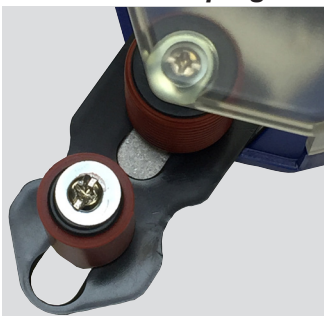

3M ATG 700 DISPENSER

3M

Item	1 for	3 @
586	<input checked="" type="checkbox"/>	

3M 1/4" ATG ADAPTOR KIT

3M This adapter kit when assembled to the Decor #586 3M 700 ATG dispenser allows the operator to dispense 1/4" ATG tape.

Item	1 for
587	<input checked="" type="checkbox"/>

DECOR EZ GLIDE ATG ADAPTOR

Helps guide the ATG Gun

Extended

Retracted

Attaches to Decor ATG Gun #320 and 3M ATG 700 gun (Decor #586). Guides the gun along the moulding before applying backing paper to the frame. Made of nylon. Will not damage frames and helps apply ATG tape neatly and uniformly along the edge of the moulding. Snaps out of the way when using gun for other purposes.

Item	1 for
999	<input checked="" type="checkbox"/>

In use

DECOR PREMIUM ATG DISPENSER

- Used with 1/2" & 3/4" ATG Tape
- Clear Cover
- Removes Liner

Decor's PREMIUM ATG Gun can be used with 1/2" and 3/4" on 18 yd., 36yd and 60yd ATG tape rolls. Features clear cover for easy visibility of tape and liner. Specially designed double roller system will not gum up with use. This lightweight applicator is ideal for high volume applications of neat, consistent strips of ATG Tape. Similar to 3M #700 ATG Gun at half the price.

a specially designed double roller system that will not gum up with use. Clear cover allows easy visibility of tape and liner. This lightweight applicator is ideal for high volume applications and will lay down a neat clean strip