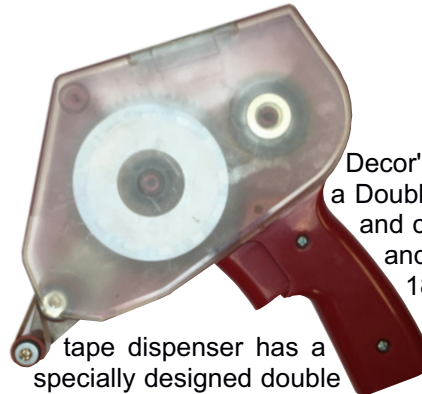

Helps guide the ATG Gun

Extended

Retracted

Attaches to Decor ATG Gun #320 and 3M ATG 700 gun (Decor #586). Guides the gun along the moulding before applying backing paper to the frame. Made of nylon. Will not damage frames and helps apply ATG tape neatly and uniformly along the edge of the moulding. Snaps out of the way when using gun for other purposes.

In use

Item 1 for
999

DECOR PREMIUM ATG DISPENSER

- Used with 1/2" & 3/4" ATG Tape
- Clear Cover
- Removes Liner

Decor's PREMIUM ATG Gun can be used with 1/2" and 3/4" on 18 yd., 36yd and 60yd ATG tape rolls. Features clear cover for easy visibility of tape and liner. Specially designed double roller system will not gum up with use. This lightweight applicator is ideal for high volume applications of neat, consistent strips of ATG Tape. Similar to 3M #700 ATG Gun at half the price.

Item 1 for
320

DECOR ECONOMY ATG DISPENSER

Decor's ATG Gun features a Double Roller, Clear cover and can be used with 1/2" and 3/4" ATG Tapes in 18 or 36 yard rolls. Decor's own ATG

tape dispenser has a specially designed double roller system that will not gum up with use. Clear cover allows easy visibility of tape and liner. This lightweight applicator is ideal for high volume applications and will lay down a neat clean strip of ATG tape. Similar to 3M #700 ATG Gun at more than half the price.

Item 1 for
1516

3M ATG 752C DISPENSER + 1/4" Conversion Kit

A blue adhesive tape gun for use with 1/4", 1/2" and 3/4" wide rolls. Holds up to 36 yard rolls. **Includes** a tape conversion kit that allows the use of 1/4" wide rolls.