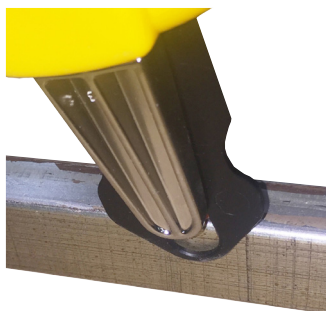

Item 1 for 3 @
586

3M 1/4" ATG ADAPTOR KIT

3M This adapter kit when assembled to the Decor #586 3M 700 ATG dispenser allows the operator to dispense 1/4" ATG tape.

Item 1 for
587

DECOR EZ GLIDE ATG ADAPTOR

Helps guide the ATG Gun

Extended

Retracted

Attaches to Decor ATG Gun #320 and 3M ATG 700 gun (Decor #586). Guides the gun along the moulding before applying backing paper to the frame. Made of nylon. Will not damage frames and helps apply ATG tape neatly and uniformly along the edge of the moulding. Snaps out of the way when using gun for other purposes.

In use

Item 1 for
999

DECOR PREMIUM ATG DISPENSER

- Used with 1/2" & 3/4" ATG Tape
- Clear Cover
- Removes Liner

Decor's PREMIUM ATG Gun can be used with 1/2" and 3/4" on 18 yd., 36yd and 60yd ATG tape rolls. Features clear cover for easy visibility of tape and liner. Specially designed double roller system will not gum up with use. This lightweight applicator is ideal for high volume applications of neat, consistent strips of ATG Tape. Similar to 3M #700 ATG Gun at half the price.

Item 1 for
320

DECOR ECONOMY ATG DISPENSER

Decor's ATG Gun features a Double Roller, Clear cover and can be used with 1/2" and 3/4" ATG Tapes in 18 or 36 yard rolls. Decor's own ATG

tape dispenser has a specially designed double roller system that will not gum up with use. Clear cover allows easy visibility of tape and liner. This lightweight applicator is ideal for high volume applications and will lay down a neat clean strip of ATG tape. Similar to 3M #700 ATG Gun at more than half the price.