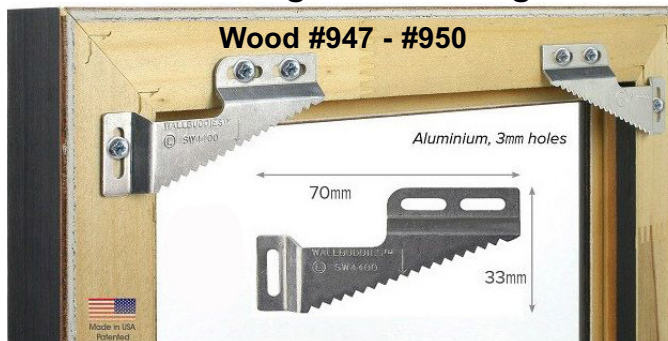

SAWTOOTH HANGERS

#411 complete with 1/2" nails

#412 complete with 1/2" nails

#413 complete with #422 (1/2"x#6) Phillips Pan Head screws

Item	Description	Pkg. Qty.	1 pack
411	<input checked="" type="checkbox"/> Zinc plated 1 5/8" long, 1/4" wide	100	
411T	<input checked="" type="checkbox"/> Zinc plated 1 5/8" long, 1/4" wide	1000	
412	<input checked="" type="checkbox"/> Zinc plated 2 3/4" long, 5/16" wide	100	
412T	<input checked="" type="checkbox"/> Zinc plated 2 3/4" long, 5/16" wide	1000	
413	<input checked="" type="checkbox"/> Zinc plated 2 3/4" long, 5/16" wide	100	
413T	<input checked="" type="checkbox"/> Zinc plated 2 3/4" long, 5/16" wide	1000	

WALLBUDDIES

Self-leveling Picture Hangers

Easy to install and hang. Artwork stays level and secure against walls. Adds extra strength to frame corners. Eliminates product liability problems, such as broken wires and bowed frames. Allows you to hang easier, faster, and professionally.