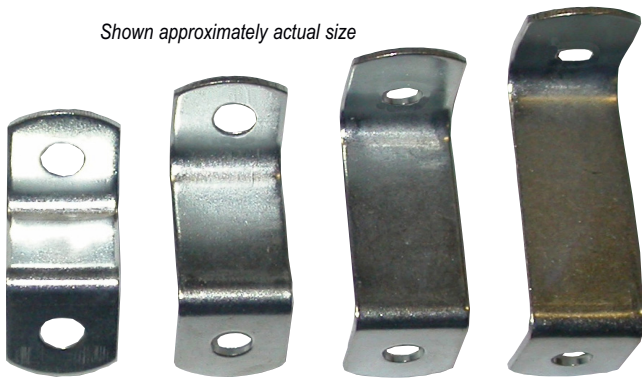

NAILESS SAWTOOTH HANGERS

NOW available: 100's

Perfect for Hardwoods
NOW AVAILABLE in Zinc, Brass and Black

Item	Description	Pkg. Qty.	1 pack	5 +
405	<input checked="" type="checkbox"/> Zinc 1" long, 1/4" wide	100		
405T	<input checked="" type="checkbox"/> Zinc 1" long, 1/4" wide	1000		
406	<input checked="" type="checkbox"/> Zinc 2" long, 5/16" wide	100		
406T	<input checked="" type="checkbox"/> Zinc 2" long, 5/16" wide	1000		
407	<input checked="" type="checkbox"/> Brass 1" long, 1/4" wide	100		
407T	<input checked="" type="checkbox"/> Brass 1" long, 1/4" wide	1000		
408	<input checked="" type="checkbox"/> Brass 2" long, 5/16" wide	100		
408T	<input checked="" type="checkbox"/> Brass 2" long, 5/16" wide	1000		
409	<input checked="" type="checkbox"/> Black 1" long, 1/4" wide	100		
409T	<input checked="" type="checkbox"/> Black 1" long, 1/4" wide	1000		
410	<input checked="" type="checkbox"/> Black 2" long, 5/16" wide	100		
410T	<input checked="" type="checkbox"/> Black 2" long, 5/16" wide	1000		

Tap each leg separately and continue alternating until you have reached the desired depth. DO NOT hammer in the middle, as that will cause the middle to collapse.

OFFSET CLIPS with SCREWS Now with 2 holes

#546 #548 #549 #550

Shown approximately actual size

#551 #823 #824 #825

All of the following include #6 x 3/8" Phillips head screws.

BULK PACKED - 100

BULK PACKED - 1000

Item	Desc.	1 pack	5 @	Item	1 for	5 @
546	<input checked="" type="checkbox"/> 0/0"			546T		
548	<input checked="" type="checkbox"/> 1/8"			548T		
549	<input checked="" type="checkbox"/> 1/4"			549T		
550	<input checked="" type="checkbox"/> 3/8"			550T		
551	<input checked="" type="checkbox"/> 1/2"			551T		
823	<input checked="" type="checkbox"/> 3/4"			823T		
824	<input checked="" type="checkbox"/> 1"			824T		
825	<input checked="" type="checkbox"/> 1-1/4"			825T		