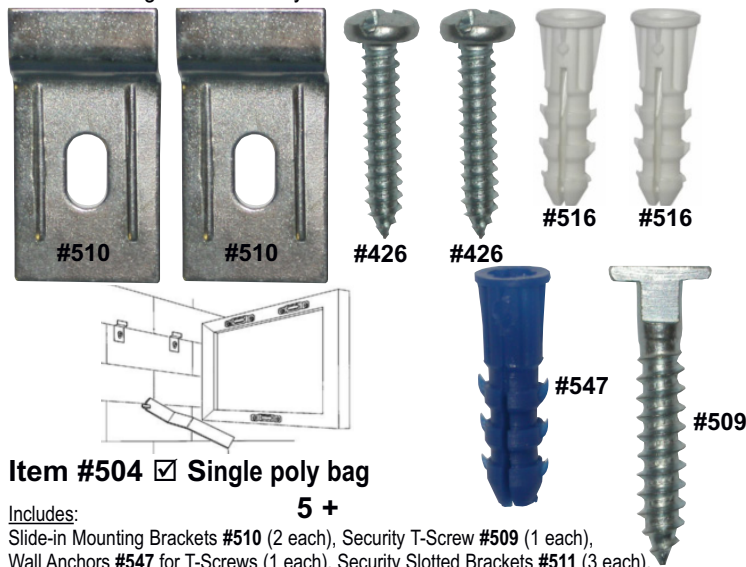

For Wood Mouldings - This tamper resistant hanger is for wood moulding where security is desired.

ALL ILLUSTRATIONS SHOWN APPX. ACTUAL SIZE

Item #504 Single poly bag

Item #505 Bulk for 100 Wood frames.

Includes: **5 +**
Slide-in Mounting Brackets #510 (2 each), Security T-Screw #509 (1 each), Wall Anchors #547 for T-Screws (1 each), Security Slotted Brackets #511 (3 each), 1/2" x #6 Phillips Pan Head SMS screws #422 (6 each), 1" x #8 Phillips Head, Pan Head SMS screws #426 (2 each), White Anchor #516 (2 each).
Need to order wrench #508 (see below).

Includes: **4 +**
Slide-in Mounting Brackets #510 (200 each), Security T-Screw #509 (100 each), Wall Anchors #547 for T-Screws (100 each), Security Slotted Brackets #511 (300 each), 1/2" x #6 Phillips Pan Head SMS screws #422 (600 ea), 1" x #8 Phillips Head, Pan Head SMS screws #426 (200 each), White Anchor #516 (200 each).
Includes wrench #508 (see below).

For Metal Mouldings - These fit any common metal moulding profile.

ALL ILLUSTRATIONS SHOWN APPX. ACTUAL SIZE

Item #506 Single poly bag

Item #507 Bulk for 100 Metal frames.

Includes: **5 +**
Slide-in Mounting Brackets #510 (2 each), Security T-Screws #509 (1 each), Wall Anchors #547 for T-Screws (1 each), 1" x #8 Phillips Head, Pan Head SMS screws #426 (2 each), White Anchor #516 (2 each).
Need to order wrench #508 (see below).

Includes:
Slide-in Mounting Brackets #510 (200 each), Security T-Screws #509 (100 each), Wall Anchors #547 for T-Screws (100 each), 1" x #8 Phillips Head, Pan Head SMS screws #426 (200 each), White Anchor #516 (200 each).
Includes wrench #508 (see below).