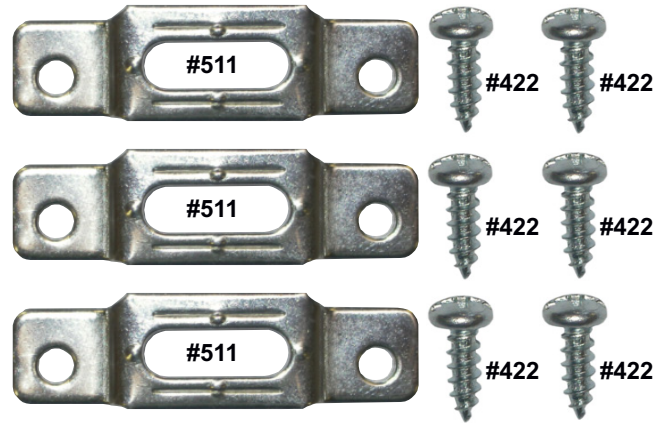

WOOD & METAL SECURITY HANGERS

Perfect for hotels/motels and public places where security is needed for wood mouldings. Quickly locks objects to walls and easily removes for paintings, maintenance and metal remodeling.

For Wood Mouldings - This tamper resistant hanger is for wood moulding where security is desired.

ALL ILLUSTRATIONS SHOWN APPX. ACTUAL SIZE

Item #504 Single poly bag

Item #505 Bulk for 100 Wood frames.

Includes: **5 +**
Slide-in Mounting Brackets #510 (2 each), Security T-Screw #509 (1 each), Wall Anchors #547 for T-Screws (1 each), Security Slotted Brackets #511 (3 each), 1/2" x #6 Phillips Pan Head SMS screws #422 (6 each), 1" x #8 Phillips Head, Pan Head SMS screws #426 (2 each), White Anchor #516 (2 each).
Need to order wrench #508 (see below).

Includes: **4 +**
Slide-in Mounting Brackets #510 (200 each), Security T-Screw #509 (100 each), Wall Anchors #547 for T-Screws (100 each), Security Slotted Brackets #511 (300 each), 1/2" x #6 Phillips Pan Head SMS screws #422 (600 ea), 1" x #8 Phillips Head, Pan Head SMS screws #426 (200 each), White Anchor #516 (200 each).
Includes wrench #508 (see below).

For Metal Mouldings - These fit any common metal moulding profile.

ALL ILLUSTRATIONS SHOWN APPX. ACTUAL SIZE

Item #506 Single poly bag

Item #507 Bulk for 100 Metal frames.

Includes: **5 +**
Slide-in Mounting Brackets #510 (2 each), Security T-Screws #509 (1 each), Wall Anchors #547 for T-Screws (1 each), 1" x #8 Phillips Head, Pan Head SMS screws #426 (2 each), White Anchor #516 (2 each).
Need to order wrench #508 (see below).