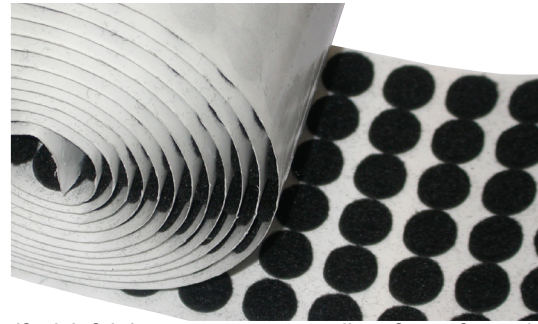

DECOR FELT BUMPERS

- Self stick felt bumpers protect wall surfaces from nicks, scratches, slippage and noise without scuffing.
- Great for protecting walls, glass, porcelain, ceramics and tabletops.
- 1,000/pkg.

Style #	Description	1 pkg.
845	☒ 1/2" x 1/8" thick Black Felt Bumpers	
846	☒ 1/2" x 1/8" thick Brown Felt Bumpers	

HANG RITE FOAM PADS

- Adhesive on one side which goes on the back of frame.
- Prevents wall damage.
- Made of off-white silicone rubber.
- Helps keep picture straight on wall.
- 1/2" diameter x 3/16" thick **SAVE 10%**

Style #	Qty	1 pkg.	5 pkgs
1333	☒ 100		
1334	☒ 1,000		

NATURAL CORK BUMPERS

- Adhesive on one side which goes on the back of frame.
- Prevents wall damage.
- Made of natural cork.
- Helps keep picture straight on wall.
- 1/2" x 1/8" thick **SAVE 10%**

Style #	Qty	1 pkg.	5 pkgs
1332	☒ 1,000