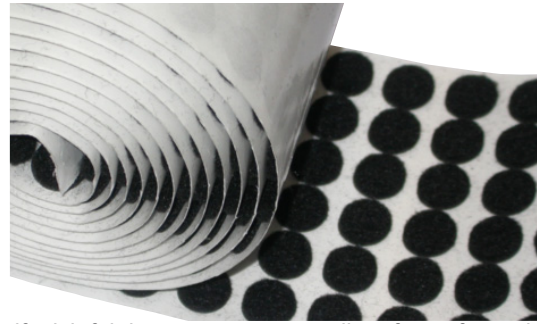

DECOR FELT BUMPERS

- Self stick felt bumpers protect wall surfaces from nicks, scratches, slippage and noise without scuffing.
- Great for protecting walls, glass, porcelain, ceramics and tabletops.
- 1,000/pkg.

Style #	Description	1 pkg.
806	1/2" x 1/16" thick Black Felt Bumpers	
845	1/2" x 1/8" thick Black Felt Bumpers	
846	1/2" x 1/8" thick Brown Felt Bumpers	

HANG RITE FOAM PADS

- Adhesive on one side which goes on the back of frame.
- Prevents wall damage.
- Made of off-white silicone rubber.
- Helps keep picture straight on wall.
- 1/2" diameter x 3/16" thick

Style #	Quan	1 pkg.	5 pkgs
1333	100		
1334	1,000		

NATURAL CORK BUMPERS

- Adhesive on one side which goes on the back of frame.
- Prevents wall damage.
- Made of natural cork.
- Helps keep picture straight on wall.
- 1/2" x 1/8" thick

Style #	Quan	1 pkg.	5 pkgs
1332	1,000