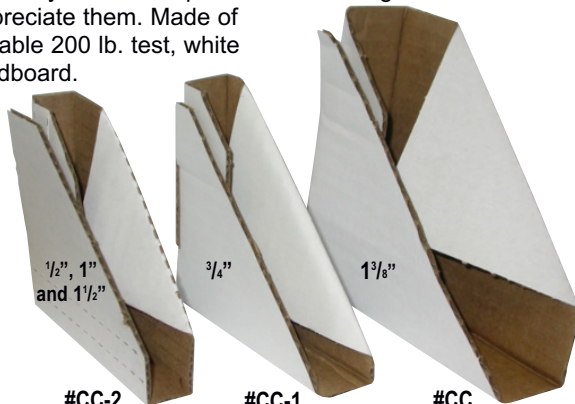

3M BUMPONS™

Adhesive Backed
Protective Products

No holes to drill or screws needed. Simply remove the protective liner and place into position. Helps keep picture level. Resilient, non-marring feature will not rot or dry out. Made with strong high tack pressure sensitive adhesive with an easy release liner.

CARDBOARD CORNERS

Protect your framed pieces from damage. Your customers will appreciate them. Made of durable 200 lb. test, white cardboard.

Min order: 20 sheets/item # Save Save Save Save

Item #	Description	20+	50+	100+	200+	400+
CC	5" x 5" x 1 3/8" depth. 9 corners per sheet cost/sheet cost/corner					
CC-1	4" x 4" x 3/4" depth. 24 corners per sheet cost/sheet cost/corner					
CC-2	4" x 4" Adjusts to 1/2", 1" & 1 1/2" depths. 16 corners/shet cost/sheet cost/corner					