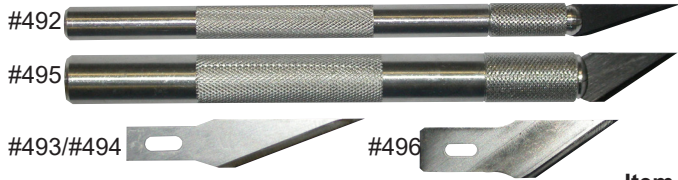

HOBBY KNIVES & BLADES

#	Description	Item Price Each
492 <input checked="" type="checkbox"/>	No. 1 Knife - 5" long, 5/16" diameter. Aluminum handle. For light to medium work. Comes w/#11 blade.	
495 <input checked="" type="checkbox"/>	No. 2 Knife - 5" long, 7/16" diameter. Aluminum handle. For medium to heavy work. Comes w/#24 blade.	
493 <input checked="" type="checkbox"/>	No. 11 Blades - For #492 (5 pack).	
494 <input checked="" type="checkbox"/>	No. 11 Blades - (100 pack)	
496 <input checked="" type="checkbox"/>	No. 24 Blades - Designed for close corner cutting	

REVERSIBLE TRIM KNIFE

"For left or right handers"

With its blade guard, it's easy to trim paper off the back of your picture frame. Guide runs along the side of the frame and blade cuts approximately 1/8" in from the side. Turn blade for right or left hand use (blade not included). Uses Decor #488 or #489 blades or Dexter blades #502 or #503.

SAVE 10%

ITEM	1 for	4 @
645 <input checked="" type="checkbox"/>		

UTILITY KNIVES

Item #	Description	Price
498 <input checked="" type="checkbox"/>	Utility knife - Non slip grip, lightweight. Comfortable handle comes with 3 blades. Uses blades #486 & #487 (see above right).	
499 <input checked="" type="checkbox"/>	Retractable utility knife with 3 blades in handle. Uses blades #486 and #487 (see above right).	

UTILITY KLEEN-CUT™ BLADES

For use with Decor #498, #499 and straight cuts on "Pre 1980" C & H Cutters

Item #	Description	List
486 <input checked="" type="checkbox"/>	2 pointed .017 razor type blades Same as Stanley #1991 blades (100 pack)	
487 <input checked="" type="checkbox"/>	Heavy Duty .025 thick blades (100 pack)	